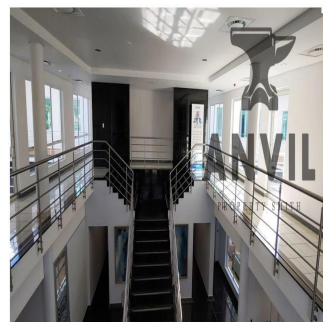

0 poverhy    0 qm zemel?na ploshcha    0 avtomobil?ni mistsya

**Jessica Oosthuizen**  
Space Online Group  
Johannesburg, South Africa - Mistsevy Chas

 27 72 781 1878

Marion Street Office Park, is an A grade commercial park situated in the heart of Sandton. Marion Street Office Park has four stand alone office buildings in an enclosed, secure park. Each building has naming rights available. This office park has uncompromised exposure to Rivonia and the Sandton CBD. Gautrain Bus Network travelling to and from the Sandton Gautrain station from outside the front gate of the campus. First floor office to let. The space is currently white-boxed and sub-divisible to tenant specific requirements. There are multiple balconies leading off the space. Toilets are shared on the floor. The landlord is offering upto 12 Months towards Tenant Installation Allowance.