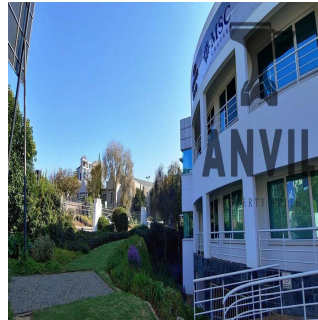

Pentkhaus

First Floor Office For Rent In Sandton

????????, ??????????, ?????????, Rivonia Rd, 150, 2196,

MISYACHNA ORENDA

USD 10598.00

TSINA PRODAZHU

USD 0.00

1261 qm 0 kimnaty 0 spal?ni 0 vanni kimnaty

0 poverhy 0 qm zemel?na ploshcha 0 avtomobil?ni mistsya

Jessica Oosthuizen
Space Online Group
Johannesburg, South Africa - Mistsevy Chas

 27 72 781 1878

Marion Street Office Park, is an A grade commercial park situated in the heart of Sandton. Marion Street Office Park has four stand alone office buildings in an enclosed, secure park. Each building has naming rights available. This office park has uncompromised exposure to Rivonia and the Sandton CBD. Gautrain Bus Network travelling to and from the Sandton Gautrain station from outside the front gate of the campus. First floor office to let. The space is currently white-boxed and sub-divisible to tenant specific requirements. There are multiple balconies leading off the space. Toilets are shared on the floor. The landlord is offering upto 12 Months towards Tenant Installation Allowance.