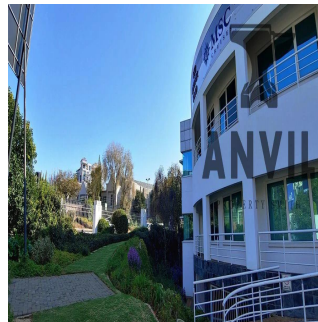

0 poverhy    0 qm zemel?na ploshcha    0 avtomobil?ni mistsya

**Jessica Oosthuizen**  
Space Online Group  
Johannesburg, South Africa - Mistsevy Chas

 27 72 781 1878

Marion Street Office Park, is an A grade commercial park situated in the heart of Sandton. Marion Street Office Park has four stand alone office buildings in an enclosed, secure park. Each building has naming rights available. This office park has uncompromised exposure to Rivonia and the Sandton CBD. Gautrain Bus Network travelling to and from the Sandton Gautrain station from outside the front gate of the campus. First floor office to let. The space is currently white-boxed and sub-divisible to tenant specific requirements. There are multiple balconies leading off the space. Toilets are shared on the floor. The landlord is offering upto 12 Months towards Tenant Installation Allowance.