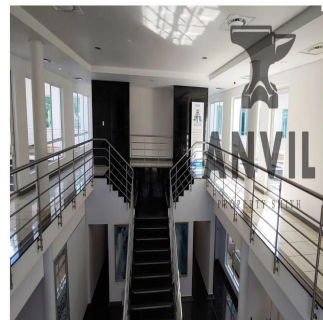

0 poverhy 0 qm zemel?na ploshcha 0 avtomobil?ni mistsya

Jessica Oosthuizen
Space Online Group
Johannesburg, South Africa - Mistsevy Chas

 27 72 781 1878

Marion Street Office Park, is an A grade commercial park situated in the heart of Sandton. Marion Street Office Park has four stand alone office buildings in an enclosed, secure park. Each building has naming rights available. This office park has uncompromised exposure to Rivonia and the Sandton CBD. Gautrain Bus Network travelling to and from the Sandton Gautrain station from outside the front gate of the campus. First floor office to let. The space is currently white-boxed and sub-divisible to tenant specific requirements. There are multiple balconies leading off the space. Toilets are shared on the floor. The landlord is offering upto 12 Months towards Tenant Installation Allowance.