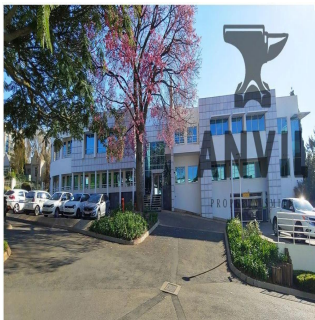

Pentkhaus

First Floor Office For Rent In Sandton

????????, ??????????, ?????????, Rivonia Rd, 150, 2196,

MISYACHNA ORENDA

USD 10598.00

TSINA PRODAZHU

USD 0.00

1261 qm 0 kimnaty 0 spal?ni 0 vanni kimnaty

0 poverhy 0 qm zemel?na ploshcha 0 avtomobil?ni mistsya

Jessica Oosthuizen
Space Online Group
Johannesburg, South Africa - Mistsevy Chas

 27 72 781 1878

Marion Street Office Park, is an A grade commercial park situated in the heart of Sandton. Marion Street Office Park has four stand alone office buildings in an enclosed, secure park. Each building has naming rights available. This office park has uncompromised exposure to Rivonia and the Sandton CBD. Gautrain Bus Network travelling to and from the Sandton Gautrain station from outside the front gate of the campus. First floor office to let. The space is currently white-boxed and sub-divisible to tenant specific requirements. There are multiple balconies leading off the space. Toilets are shared on the floor. The landlord is offering upto 12 Months towards Tenant Installation Allowance.