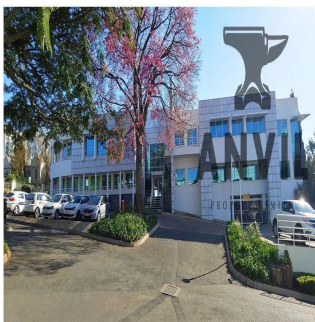

# First Floor Office For Rent In Sandton

????????, ??????????, ?????????, Rivonia Rd, 150, 2196,

MISYACHNA ORENDA

**USD 10598.00**

TSINA PRODAZHU

**USD 0.00**

1261 qm    0 kimnaty    0 spal?ni    0 vanni kimnaty

0 poverhy    0 qm zemel?na ploshcha    0 avtomobil?ni mistsya

**Jessica Oosthuizen**  
Space Online Group  
Johannesburg, South Africa - Mistsevy Chas

 27 72 781 1878

Marion Street Office Park, is an A grade commercial park situated in the heart of Sandton. Marion Street Office Park has four stand alone office buildings in an enclosed, secure park. Each building has naming rights available. This office park has uncompromised exposure to Rivonia and the Sandton CBD. Gautrain Bus Network travelling to and from the Sandton Gautrain station from outside the front gate of the campus. First floor office to let. The space is currently white-boxed and sub-divisible to tenant specific requirements. There are multiple balconies leading off the space. Toilets are shared on the floor. The landlord is offering upto 12 Months towards Tenant Installation Allowance.