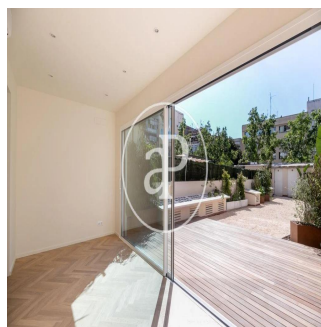

**A Properties**  
 Aproperties  
 Barcelona, Spain - Mistsevyy Chas

+34 93 528 89 08

One block from Paseo de Gracia and next to the Avinguda Diagonal, we find this spectacular property designed by the exclusive architecture studio, External Reference, awarded the international design prize "World's Best Restaurant" for the Michelin star restaurant, Alkimia. You have about 150sqm totally customized and with top quality finishes that balances the contemporary style of the neighborhood of L'Eixample. The transition between the public zone and the private zone is accompanied by a triangulation in the roof that gives access to the different rooms. It connects to a personalised backlit wall in the living room, offering a unique and different touch. The corridor also has a storage area in front of the entrance. The kitchen is completely open and is articulated with the dining room area by means of a floating island that connects both spaces. In addition it gives to a privileged terrace of about 100sqm that is complemented with the interior of the property. Courtesy toilet and storage room of about 13sqm complete the day area. The night area consists of 3 double rooms, one of them en suite with dressing room and the other 2 that share a bathroom. Hydraulic floors -mosaic ceramic of original Nolla- rehabilitated, parquet of natural wood veneered in oak, doors lacquered in white from floor to ceiling, built-in wardrobes veneered in natural oak, aerotermia with independent conduits by zone, USB port in each room are only some details that complete this magnificent property.