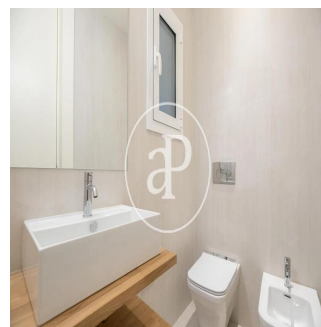

**A Properties**  
 Aproperties  
 Barcelona, Spain - Mistsevyy Chas

+34 93 528 89 08

One block from Paseo de Gracia and next to the Avinguda Diagonal, we find this spectacular property designed by the exclusive architecture studio, External Reference, awarded the international design prize "World's Best Restaurant" for the Michelin star restaurant, Alkimia. You have about 150sqm totally customized and with top quality finishes that balances the contemporary style of the neighborhood of L'Eixample. The transition between the public zone and the private zone is accompanied by a triangulation in the roof that gives access to the different rooms. It connects to a personalised backlit wall in the living room, offering a unique and different touch. The corridor also has a storage area in front of the entrance. The kitchen is completely open and is articulated with the dining room area by means of a floating island that connects both spaces. In addition it gives to a privileged terrace of about 100sqm that is complemented with the interior of the property. Courtesy toilet and storage room of about 13sqm complete the day area. The night area consists of 3 double rooms, one of them en suite with dressing room and the other 2 that share a bathroom. Hydraulic floors -mosaic ceramic of original Nolla- rehabilitated, parquet of natural wood veneered in oak, doors lacquered in white from floor to ceiling, built-in wardrobes veneered in natural oak, aerotermia with independent conduits by zone, USB port in each room are only some details that complete this magnificent property.