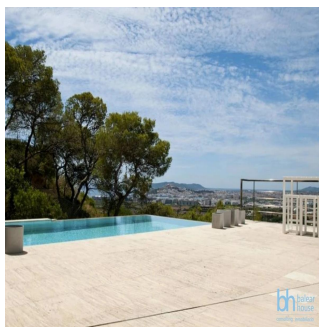

**Ilka Stoimenova
Nestorova**

Balearhouse
Palma, Spain - Mistsevyv Chas

+34 971129292

Newly built designer villa located in the exclusive gated community Can Rimbau, with open sea and country views, just minutes from Marina Botafoch and Talamanca beach. The villa has been strategically built to offer open views and luminous interiors boasting comforts in every room. It is conveniently located just minutes away from all amenities and the year round life of the town of Jesús. Located at the top end of a cul de sac there is a feeling of serenity and peace while the security of the urbanization provides safety. The entrance leads to the ground level where the living room opens to the pool terrace. The kitchen and dining area are found on this level as well as an ensuite bedroom. On the upper level, another ensuite bedroom enjoys an enormous panoramic terrace.