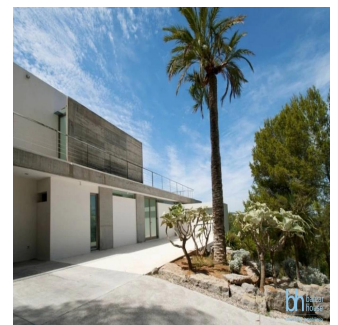

 3 vanni kimnaty

 3 poverhy

 3 qm zemel?na
ploshcha

 3 avtomobil?ni
mistsya

Ilka Stoimenova Nestorova

Balearhouse
Palma, Spain - Mistsevy Chas

+34 971129292

Newly built designer villa located in the exclusive gated community Can Rimbau, with open sea and country views, just minutes from Marina Botafoch and Talamanca beach. The villa has been strategically built to offer open views and luminous interiors boasting comforts in every room. It is conveniently located just minutes away from all amenities and the year round life of the town of Jesús. Located at the top end of a cul de sac there is a feeling of serenity and peace while the security of the urbanization provides safety. The entrance leads to the ground level where the living room opens to the pool terrace. The kitchen and dining area are found on this level as well as an ensuite bedroom. On the upper level, another ensuite bedroom enjoys an enormous panoramic terrace.