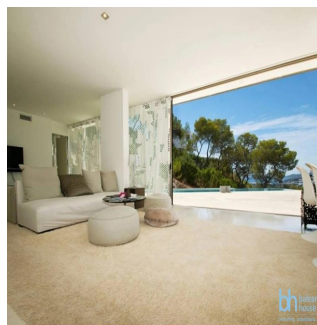

 3 vanni kimnaty

 3 poverhy

 3 qm zemel?na
ploshcha

 3 avtomobil?ni
mistsya

Ilka Stoimenova Nestorova

Balearhouse
Palma, Spain - Mistsevy Chas

+34 971129292

Newly built designer villa located in the exclusive gated community Can Rimbau, with open sea and country views, just minutes from Marina Botafoch and Talamanca beach. The villa has been strategically built to offer open views and luminous interiors boasting comforts in every room. It is conveniently located just minutes away from all amenities and the year round life of the town of Jesús. Located at the top end of a cul de sac there is a feeling of serenity and peace while the security of the urbanization provides safety. The entrance leads to the ground level where the living room opens to the pool terrace. The kitchen and dining area are found on this level as well as an ensuite bedroom. On the upper level, another ensuite bedroom enjoys an enormous panoramic terrace.