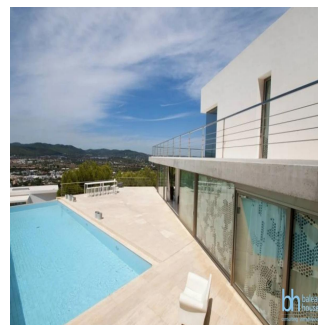

 3 vanni kimnaty

 3 poverhy

 3 qm zemel?na
ploshcha

 3 avtomobil?ni
mistsya

Ilka Stoimenova Nestorova

Balearhouse
Palma, Spain - Mistsevy Chas

+34 971129292

Newly built designer villa located in the exclusive gated community Can Rimbau, with open sea and country views, just minutes from Marina Botafoch and Talamanca beach. The villa has been strategically built to offer open views and luminous interiors boasting comforts in every room. It is conveniently located just minutes away from all amenities and the year round life of the town of Jesús. Located at the top end of a cul de sac there is a feeling of serenity and peace while the security of the urbanization provides safety. The entrance leads to the ground level where the living room opens to the pool terrace. The kitchen and dining area are found on this level as well as an ensuite bedroom. On the upper level, another ensuite bedroom enjoys an enormous panoramic terrace.