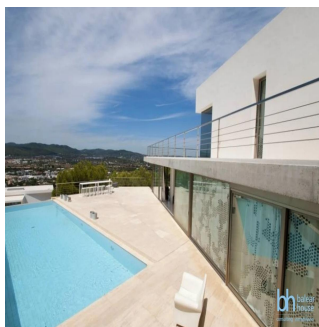

**Ilka Stoimenova
Nestorova**

Balearhouse
Palma, Spain - Mistsevyv Chas

+34 971129292

Newly built designer villa located in the exclusive gated community Can Rimbau, with open sea and country views, just minutes from Marina Botafoch and Talamanca beach. The villa has been strategically built to offer open views and luminous interiors boasting comforts in every room. It is conveniently located just minutes away from all amenities and the year round life of the town of Jesús. Located at the top end of a cul de sac there is a feeling of serenity and peace while the security of the urbanization provides safety. The entrance leads to the ground level where the living room opens to the pool terrace. The kitchen and dining area are found on this level as well as an ensuite bedroom. On the upper level, another ensuite bedroom enjoys an enormous panoramic terrace.