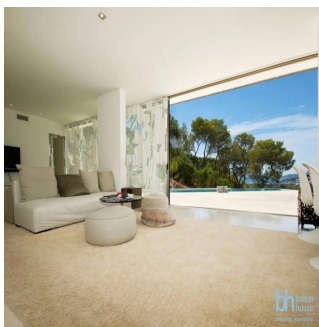

**Ilka Stoimenova
Nestorova**

Balearhouse
Palma, Spain - Mistsevyv Chas

+34 971129292

Newly built designer villa located in the exclusive gated community Can Rimbau, with open sea and country views, just minutes from Marina Botafoch and Talamanca beach. The villa has been strategically built to offer open views and luminous interiors boasting comforts in every room. It is conveniently located just minutes away from all amenities and the year round life of the town of Jesús. Located at the top end of a cul de sac there is a feeling of serenity and peace while the security of the urbanization provides safety. The entrance leads to the ground level where the living room opens to the pool terrace. The kitchen and dining area are found on this level as well as an ensuite bedroom. On the upper level, another ensuite bedroom enjoys an enormous panoramic terrace.