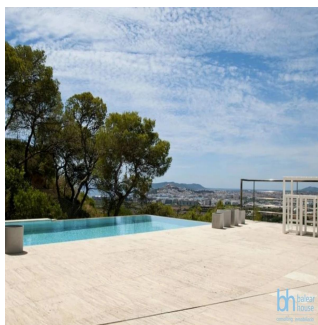

 3 vanni kimnaty

 3 poverhy

 3 qm zemel?na
ploshcha

 3 avtomobil?ni
mistsya

Ilka Stoimenova Nestorova

Balearhouse
Palma, Spain - Mistsevy Chas

+34 971129292

Newly built designer villa located in the exclusive gated community Can Rimbau, with open sea and country views, just minutes from Marina Botafoch and Talamanca beach. The villa has been strategically built to offer open views and luminous interiors boasting comforts in every room. It is conveniently located just minutes away from all amenities and the year round life of the town of Jesús. Located at the top end of a cul de sac there is a feeling of serenity and peace while the security of the urbanization provides safety. The entrance leads to the ground level where the living room opens to the pool terrace. The kitchen and dining area are found on this level as well as an ensuite bedroom. On the upper level, another ensuite bedroom enjoys an enormous panoramic terrace.