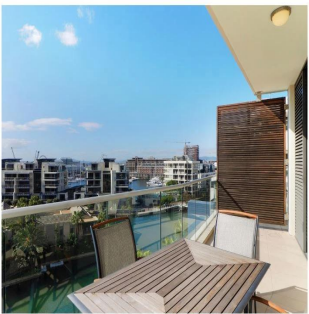

GEM OF JULIETTE This stylish gem is situated in the heart of the exclusive Marina Estate. The unit is elevated with phenomenal views and comes with an open plan kitchen, living/dining area which leads onto a spacious balcony with awesome majestic views. Both en-suite bedrooms opens on to the balcony area. The estate is within walking distance of the famous V&A Waterfront which, has a wide selection of restaurants and entertainment. The Waterfront Marina offers access to 5 communal pools; gymnasium and 24/7 security.