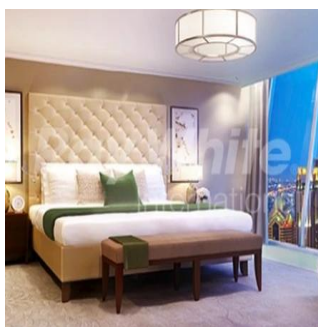

A slice of luxury. Ray White International takes you inside one of the Downtown's most serene properties. 2 Bedroom plus maidsroom on high floor. Series 02 above 50th floor.

Dostupnyy Z: 01.01.1970

Poverkh: 4   Poverkhy: 4   Rik Pobudovy: 2017   Avtomobil?Ni Mistsya: 4

Rik Pobudovy: 2017

Typ: Ofis