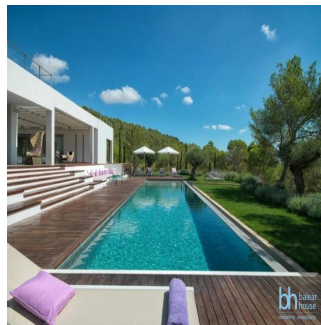

Ilka Stoimenova
Nestorova
 Balearhouse
 Palma, Spain - Mistsevyv Chas

📞 **+34 971129292**

Located in the South of the Island this villa seats on a flat area surrounded by nature and views to Cala Jondal. With a 35,000 sqm plot ,10,000 sqm of it is been beautifully landscaped as a Mediterranean garden with Olive trees, mimosas,lavander and a mauresque garden with a fountain surrounded by orange trees.The villa has been built in a very modern and pure arquitectural style.The interior decoration features vintage 50 and 60s pieces bought antique shops giving an edgy touch. Characteristics: Outdoor Kitchen, Pool - Outdoor, Security System, Sprinkler System, Staff Quarters, Terrace/Outdoor Space Country Living, Green Living, Outdoor Activities, Privacy, Water View 5-10m. To shops, adsl, air conditioning hot/cold, almond trees, aromatic plants, bbq, built to high standards, dining room with fireplace, excellent condition, fitted kitchen, garden, guest apartment, ideal family home, ideal for country lovers, laundry room, sea views, solar heated water, well