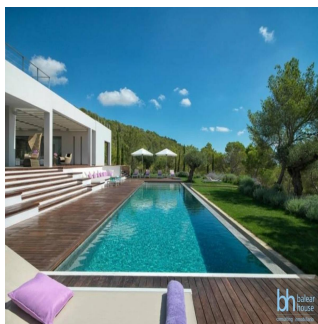

Located in the South of the Island this villa seats on a flat area surrounded by nature and views to Cala Jondal. With a 35,000 sqm plot ,10,000 sqm of it is been beautifully landscaped as a Mediterranean garden with Olive trees, mimosas,lavander and a mauresque garden with a fountain surrounded by orange trees.The villa has been built in a very modern and pure arquitectural style.The interior decoration features vintage 50 and 60s pieces bought antique shops giving an edgy touch. Characteristics: Outdoor Kitchen, Pool - Outdoor, Security System, Sprinkler System, Staff Quarters, Terrace/Outdoor Space Country Living, Green Living, Outdoor Activities, Privacy, Water View 5-10m. To shops, adsl, air conditioning hot/cold, almond trees, aromatic plants, bbq, built to high standards, dining room with fireplace, excellent condition, fitted kitchen, garden, guest apartment, ideal family home, ideal for country lovers, laundry room, sea views, solar heated water, well