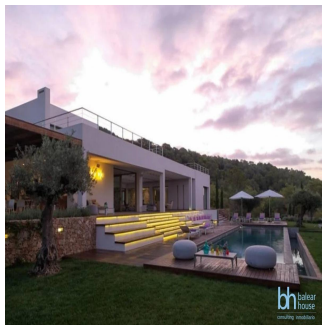

Ilka Stoimenova
Nestorova
 Balearhouse
 Palma, Spain - Mistsevyv Chas

📞 **+34 971129292**

Located in the South of the Island this villa seats on a flat area surrounded by nature and views to Cala Jondal. With a 35,000 sqm plot ,10,000 sqm of it is been beautifully landscaped as a Mediterranean garden with Olive trees, mimosas,lavander and a mauresque garden with a fountain surrounded by orange trees.The villa has been built in a very modern and pure arquitectural style.The interior decoration features vintage 50 and 60s pieces bought antique shops giving an edgy touch. Characteristics: Outdoor Kitchen, Pool - Outdoor, Security System, Sprinkler System, Staff Quarters, Terrace/Outdoor Space Country Living, Green Living, Outdoor Activities, Privacy, Water View 5-10m. To shops, adsl, air conditioning hot/cold, almond trees, aromatic plants, bbq, built to high standards, dining room with fireplace, excellent condition, fitted kitchen, garden, guest apartment, ideal family home, ideal for country lovers, laundry room, sea views, solar heated water, well