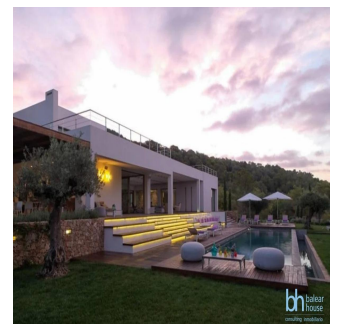

Located in the South of the Island this villa seats on a flat area surrounded by nature and views to Cala Jondal. With a 35,000 sqm plot ,10,000 sqm of it is been beautifully landscaped as a Mediterranean garden with Olive trees, mimosas,lavander and a mauresque garden with a fountain surrounded by orange trees.The villa has been built in a very modern and pure arquitectural style.The interior decoration features vintage 50 and 60s pieces bought antique shops giving an edgy touch. Characteristics: Outdoor Kitchen, Pool - Outdoor, Security System, Sprinkler System, Staff Quarters, Terrace/Outdoor Space Country Living, Green Living, Outdoor Activities, Privacy, Water View 5-10m. To shops, adsl, air conditioning hot/cold, almond trees, aromatic plants, bbq, built to high standards, dining room with fireplace, excellent condition, fitted kitchen, garden, guest apartment, ideal family home, ideal for country lovers, laundry room, sea views, solar heated water, well