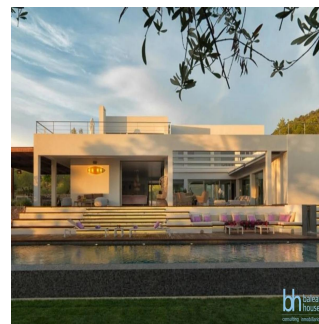

Pentkhaus

Designer Villa On Top Of A Hill With Stunning Views

, , 07830,

TSINA PRODAZHU

USD 6825000.00

 460 qm

 8 kimnaty

 7 spal?ni

Located in the South of the Island this villa seats on a flat area surrounded by nature and views to Cala Jondal. With a 35,000 sqm plot ,10,000 sqm of it is been beautifully landscaped as a Mediterranean garden with Olive trees, mimosas,lavander and a mauresque garden with a fountain surrounded by orange trees.The villa has been built in a very modern and pure arquitectural style.The interior decoration features vintage 50 and 60s pieces bought antique shops giving an edgy touch. Characteristics: Outdoor Kitchen, Pool - Outdoor, Security System, Sprinkler System, Staff Quarters, Terrace/Outdoor Space Country Living, Green Living, Outdoor Activities, Privacy, Water View 5-10m. To shops, adsl, air conditioning hot/cold, almond trees, aromatic plants, bbq, built to high standards, dining room with fireplace, excellent condition, fitted kitchen, garden, guest apartment, ideal family home, ideal for country lovers, laundry room, sea views, solar heated water, well