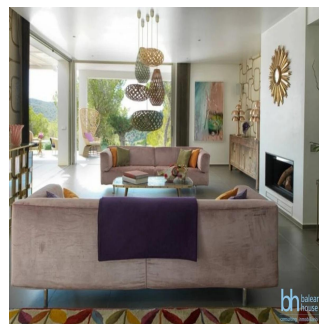

Located in the South of the Island this villa seats on a flat area surrounded by nature and views to Cala Jondal. With a 35,000 sqm plot ,10,000 sqm of it is been beautifully landscaped as a Mediterranean garden with Olive trees, mimosas,lavander and a mauresque garden with a fountain surrounded by orange trees.The villa has been built in a very modern and pure arquitectural style.The interior decoration features vintage 50 and 60s pieces bought antique shops giving an edgy touch. Characteristics: Outdoor Kitchen, Pool - Outdoor, Security System, Sprinkler System, Staff Quarters, Terrace/Outdoor Space Country Living, Green Living, Outdoor Activities, Privacy, Water View 5-10m. To shops, adsl, air conditioning hot/cold, almond trees, aromatic plants, bbq, built to high standards, dining room with fireplace, excellent condition, fitted kitchen, garden, guest apartment, ideal family home, ideal for country lovers, laundry room, sea views, solar heated water, well