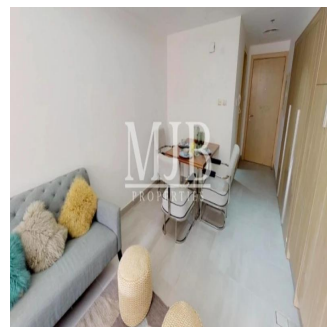

Pentkhaus

Huge Studio Ready To Move In Shamal Waves Jvc

????????????, ?????? ?????, ?????? ?????, , , ,

TSINA PRODAZHU

\$ 518000.00

🏠 522 qft 📏 0 kimnaty 🛏️ 1 spal?ni 🚿 1 vanni kimnaty

🏗️ 1 poverhy 📍 1 qft zemel?na ploshcha 🚗 1 avtomobil?ni mistysya

Pete Parker
Prkk
Vancouver, Canada - Mistsevy Chas

☎️ 598 3453645645

Ready to Move in Fully covered Kitchen Maximum Living space Rectangular Layout so that each and every corner is used High Ceilings State of the art gym Large Pool Premium Fixtures and Fittings

Dostupny Z: 01.01.1970

Poverkh: 4 Poverkhy: 4 Rik Pobudovy: 2017 Avtomobil?Ni Rik Pobudovy: 2017 Typ: Ofis
Mistsya: 4

After successfully handover of “Shamal Residences” and “Shamal Terraces” in the same area JVC.Shamal Waves building, Hi-end residential G+4 building with amenities like magnificent swimming pool, a fully equipped gymnasium and a sauna are available to make living at Shamal Waves even better.