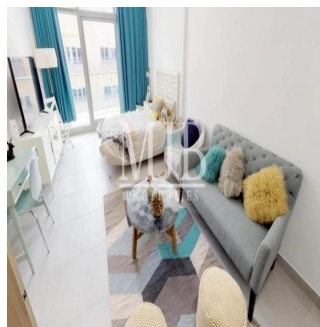

Pentkhaus

Huge Studio Ready To Move In Shamal Waves Jvc

????????????, ?????? ?????, ?????? ?????, , , ,

TSINA PRODAZHU

USD 518000.00

🏠 522 qft 📏 0 kimnaty 🛏️ 1 spal?ni 🚿 1 vanni kimnaty

🏢 1 poverhy 📍 1 qft zemel?na ploshcha 🚗 1 avtomobil?ni mistysya

Pete Parker
Prkk
Vancouver, Canada - Mistsevy Chas

 **598 3453645645**

Ready to Move in Fully covered Kitchen Maximum Living space Rectangular Layout so that each and every corner is used High Ceilings State of the art gym Large Pool Premium Fixtures and Fittings

Dostupnyy Z: 01.01.1970

Poverkh: 4 Poverkhy: 4 Rik Pobudovy: 2017 Avtomobil?Ni Mistsya: 4

Rik Pobudovy: 2017

Typ: Ofis

After successfully handover of "Shamal Residences" and "Shamal Terraces" in the same area JVC.Shamal Waves building, Hi-end residential G+4 building with amenities like magnificent swimming pool, a fully equipped gymnasium and a sauna are available to make living at Shamal Waves even better.