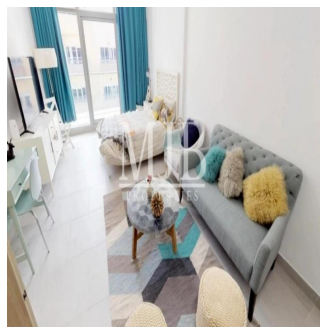

Pentkhaus

Huge Studio Ready To Move In Shamal Waves Jvc

????????????, ?????? ?????, ?????? ?????, , , ,

TSINA PRODAZHU

\$ 518000.00

🏠 522 qft 📏 0 kimnaty 🛏️ 1 spal?ni 🚿 1 vanni kimnaty

🏗️ 1 poverhy 📍 1 qft zemel?na ploshcha 🚗 1 avtomobil?ni mistysya

Pete Parker
Prkk
Vancouver, Canada - Mistsevy Chas

☎️ 598 3453645645

Ready to Move in Fully covered Kitchen Maximum Living space Rectangular Layout so that each and every corner is used High Ceilings State of the art gym Large Pool Premium Fixtures and Fittings

Dostupny Z: 01.01.1970

Poverkh: 4 Poverkhy: 4 Rik Pobudovy: 2017 Avtomobil?Ni Rik Pobudovy: 2017 Typ: Ofis
Mistsya: 4

After successfully handover of “Shamal Residences” and “Shamal Terraces” in the same area JVC.Shamal Waves building, Hi-end residential G+4 building with amenities like magnificent swimming pool, a fully equipped gymnasium and a sauna are available to make living at Shamal Waves even better.