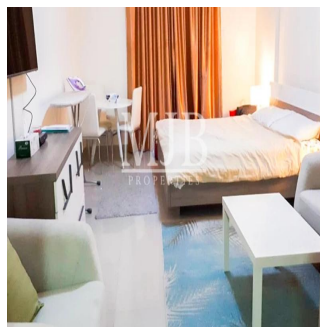

Pentkhaus

Spacious Studio In Plaza Residence Jvc

????????????, ?????????? ?????, ???-????, , , ,

TSINA PRODAZHU

USD 399999.00

- 488 qft
- 0 kimnaty
- 1 spal?ni
- 1 vanni kimnaty
- 1 poverhy
- 1 qft zemel?na ploshcha
- 1 avtomobil?ni mistysya

Pete Parker
 Prkk
 Vancouver, Canada - Mistsevy Chas

598 3453645645

MJB Properties is pleased to offer this Spacious Studio In Plaza Residence -JVC Property Descriptions: Balcony Vacant on Transfer Basement parking for each apartment Beautiful Garden Fun Children's play areas State of Art Swimming Pool Quality Kitchen Cabinets and Wardrobes Security in the building Forebode quality finishing Spanish Style Building Studio With Nice View Famous Grocery And Laundry In Same Building

Dostupnyy Z: 01.01.1970

Poverkh: 4 Poverkhy: 4 Rik Pobudovy: 2017 Avtomobil?Ni Mistsya: 4 Rik Pobudovy: 2017 Typ: Ofis

Plaza Residences is situated at Jumeirah Village Circle. The residential project comes in spacious studio, one, two, three bedroom and duplexes that creates a harmonious community and recreational areas, basement parking for each apartment, gardens and many others.