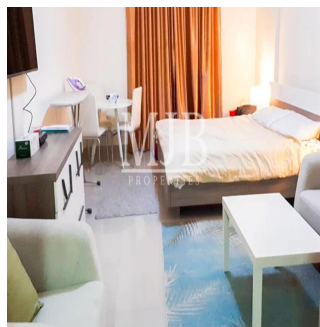

Pentkhaus

Spacious Studio In Plaza Residence Jvc

????????????, ?????????? ?????, ???-????, , , ,

TSINA PRODAZHU

\$ 399999.00

488 qft 0 kimnaty 1 spal?ni 1 vanni kimnaty

1 poverhy 1 qft zemel?na ploshcha 1 avtomobil?ni mistysya

Pete Parker
Prkk
Vancouver, Canada - Mistsevy Chas

 **598 3453645645**

MJB Properties is pleased to offer this Spacious Studio In Plaza Residence -JVC Property Descriptions: Balcony Vacant on Transfer Basement parking for each apartment Beautiful Garden Fun Children's play areas State of Art Swimming Pool Quality Kitchen Cabinets and Wardrobes Security in the building Forebode quality finishing Spanish Style Building Studio With Nice View Famous Grocery And Laundry In Same Building

Dostupnyy Z: 01.01.1970

Poverkh: 4 Poverkhy: 4 Rik Pobudovy: 2017 Avtomobil?Ni Mistsya: 4 Rik Pobudovy: 2017 Typ: Ofis

Plaza Residences is situated at Jumeirah Village Circle. The residential project comes in spacious studio, one, two, three bedroom and duplexes that creates a harmonious community and recreational areas, basement parking for each apartment, gardens and many others.