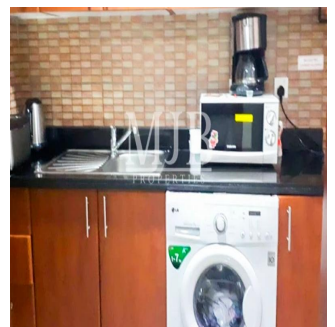

Pete Parker
Prkk
Vancouver, Canada - Mistsevy Chas

 **598 3453645645**

MJB Properties is pleased to offer this Spacious Studio In Plaza Residence -JVC Property Descriptions: Balcony Vacant on Transfer Basement parking for each apartment Beautiful Garden Fun Children's play areas State of Art Swimming Pool Quality Kitchen Cabinets and Wardrobes Security in the building Forebode quality finishing Spanish Style Building Studio With Nice View Famous Grocery And Laundry In Same Building