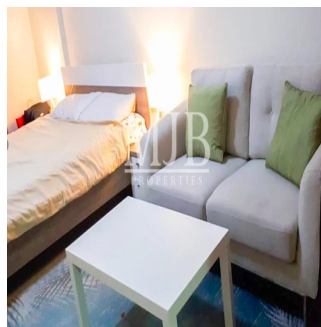

Pentkhaus

Spacious Studio In Plaza Residence Jvc

????????????, ?????????? ?????, ???-????, , , ,

TSINA PRODAZHU

USD 399999.00

- 488 qft
- 0 kimnaty
- 1 spal?ni
- 1 vanni kimnaty
- 1 poverhy
- 1 qft zemel?na ploshcha
- 1 avtomobil?ni mistysya

Pete Parker
 Prkk
 Vancouver, Canada - Mistsevy Chas

598 3453645645

MJB Properties is pleased to offer this Spacious Studio In Plaza Residence -JVC Property Descriptions: Balcony Vacant on Transfer Basement parking for each apartment Beautiful Garden Fun Children's play areas State of Art Swimming Pool Quality Kitchen Cabinets and Wardrobes Security in the building Forebode quality finishing Spanish Style Building Studio With Nice View Famous Grocery And Laundry In Same Building

Dostupnyy Z: 01.01.1970

Poverkh: 4 Poverkhy: 4 Rik Pobudovy: 2017 Avtomobil?Ni Mistsya: 4 Rik Pobudovy: 2017 Typ: Ofis

Plaza Residences is situated at Jumeirah Village Circle. The residential project comes in spacious studio, one, two, three bedroom and duplexes that creates a harmonious community and recreational areas, basement parking for each apartment, gardens and many others.