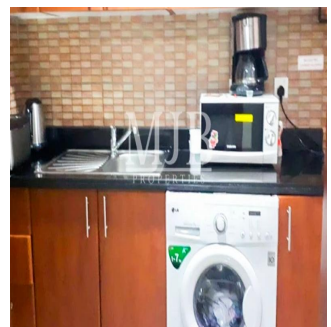

Pete Parker
 Prkk
 Vancouver, Canada - Mistsevy Chas

598 3453645645

MJB Properties is pleased to offer this Spacious Studio In Plaza Residence -JVC Property Descriptions: Balcony Vacant on Transfer Basement parking for each apartment Beautiful Garden Fun Children's play areas State of Art Swimming Pool Quality Kitchen Cabinets and Wardrobes Security in the building Forebode quality finishing Spanish Style Building Studio With Nice View Famous Grocery And Laundry In Same Building