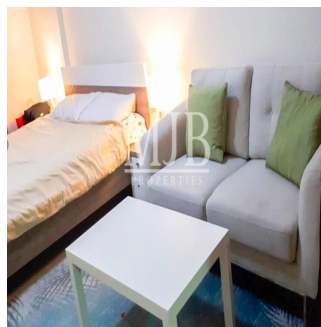

Pentkhaus

Spacious Studio In Plaza Residence Jvc

????????????, ?????????? ?????, ???-????, , , ,

TSINA PRODAZHU

\$ 399999.00

488 qft 0 kimnaty 1 spal?ni 1 vanni kimnaty

1 poverhy 1 qft zemel?na ploshcha 1 avtomobil?ni mistysya

Pete Parker
Prkk
Vancouver, Canada - Mistsevy Chas

 **598 3453645645**

MJB Properties is pleased to offer this Spacious Studio In Plaza Residence -JVC Property Descriptions: Balcony Vacant on Transfer Basement parking for each apartment Beautiful Garden Fun Children's play areas State of Art Swimming Pool Quality Kitchen Cabinets and Wardrobes Security in the building Forebode quality finishing Spanish Style Building Studio With Nice View Famous Grocery And Laundry In Same Building

Dostupnyy Z: 01.01.1970

Poverkh: 4 Poverkhy: 4 Rik Pobudovy: 2017 Avtomobil?Ni Mistsya: 4 Rik Pobudovy: 2017 Typ: Ofis

Plaza Residences is situated at Jumeirah Village Circle. The residential project comes in spacious studio, one, two, three bedroom and duplexes that creates a harmonious community and recreational areas, basement parking for each apartment, gardens and many others.