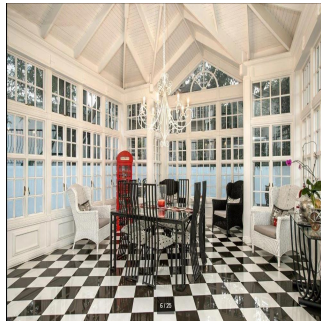

- 🏠 1000 qm
- 🏡 15 kimnaty
- 🚗 7 spal?ni
- 🕒 8 vanni kimnaty
- 🛏 8 poverhy
- 📏 8 qm zemel?na ploshcha
- 🚗 8 avtomobil?ni mistsya

Ty Bello
 Ttityr
 Abuja, Nigeria - Mistsevyy Chas

📞 234 986543223

Georgian Mansion, stunning three level home with 7 bedrooms (all en-suite), 8 bathrooms plus guest loo. The house is fully air conditioned, chess board design and solid teak flooring. The large master bedroom has double doors opening onto balcony that overlooks a beautiful English garden, walk-in closet with dressing area. Grand entrance hall with floating solid wood staircase that links all 3 levels of the house. Separate gourmet kitchen with a combination of wood and granite counters, gas stove, built-in convection oven, breakfast island, scullery with space for 3 appliances. 6 reception areas – bar area with snooker table, dining area double doors opening onto atrium with water features. Separate TV room, open plan lounge and family room with wood fireplace. Large entertainment area with staking glass, pool pavilion with sauna, beautiful English garden with koi ponds, bridges and water features. Life size replica playhouse with lights and running water. The house has 4 automated garages, double staff accommodation, CCTV with 16 cameras linked to mobile devices for offsite monitoring, alarm, beams. Amenities in the area: Hobart shopping centre, Nicolway shopping centre, Bryanston shopping centre, Virgin Active gym, Grosvenor Crossing, Bryanston Vet, Monte Casino. Schools in the area: St Stithians School, Brescia House school, Bryneven Primary school, Bryanston Primary, Crawford College.