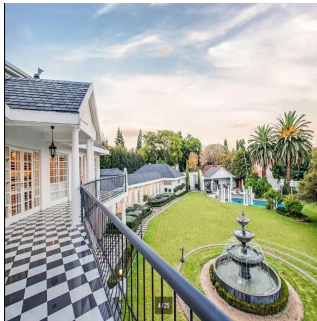

Pentkhaus

7 Bedroom Georgian Style Mansion For Rent In Bryanston

????????-???????????? ???? ??????, ?????? ?????? ?????????, ?????????, Bryanston Dr, , 2191,

MISYACHNA ORENDA

USD 4755.00

TSINA PRODAZHU

USD 0.00

- 🏠 1000 qm
- 🏡 15 kimnaty
- 🚗 7 spal?ni
- 🕒 8 vanni kimnaty
- 🛏 8 poverhy
- 📏 8 qm zemel?na ploshcha
- 🚗 8 avtomobil?ni mistsya

Ty Bello
 Ttityr
 Abuja, Nigeria - Mistsevyy Chas

📞 234 986543223

Georgian Mansion, stunning three level home with 7 bedrooms (all en-suite), 8 bathrooms plus guest loo. The house is fully air conditioned, chess board design and solid teak flooring. The large master bedroom has double doors opening onto balcony that overlooks a beautiful English garden, walk-in closet with dressing area. Grand entrance hall with floating solid wood staircase that links all 3 levels of the house. Separate gourmet kitchen with a combination of wood and granite counters, gas stove, built-in convection oven, breakfast island, scullery with space for 3 appliances. 6 reception areas – bar area with snooker table, dining area double doors opening onto atrium with water features. Separate TV room, open plan lounge and family room with wood fireplace. Large entertainment area with staking glass, pool pavilion with sauna, beautiful English garden with koi ponds, bridges and water features. Life size replica playhouse with lights and running water. The house has 4 automated garages, double staff accommodation, CCTV with 16 cameras linked to mobile devices for offsite monitoring, alarm, beams. Amenities in the area: Hobart shopping centre, Nicolway shopping centre, Bryanston shopping centre, Virgin Active gym, Grosvenor Crossing, Bryanston Vet, Monte Casino. Schools in the area: St Stithians School, Brescia House school, Bryneven Primary school, Bryanston Primary, Crawford College.