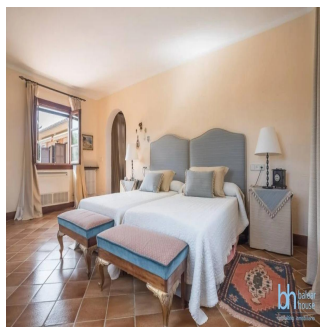

Pentkhaus

Idyllic Paradise For The Entire Family On 23.000M2

, , 07140,

TSINA PRODAZHU

$ 2650000.00

🏠 1180 qm

🏡 7 kimnaty

🚗 6 spal?ni

🕒 5 vanni kimnaty

🏠 5 poverhy

📐 5 qm zemel?na ploshcha

🚗 5 avtomobil?ni mistysya

**Ilka Stoimenova
Nestorova**

Balearhouse
Palma, Spain - Mistsevyv Chas

📞 +34 971129292

Dostupnyy Z: 16.04.2019

Poverkh: 4 Poverhy: 4 Rik Pobudovy: 2017 Avtomobil?Ni Mistsya: 4

Rik Pobudovy: 2017

Typ: Ofis