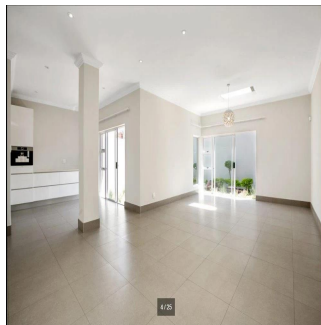

Ty Bello
Tttytr
Abuja, Nigeria - Mistsevyy Chas

 234 986543223

IMPRESSIVE 4 BEDROOM FAMILY HOME Flawless design with a neutral colour palette this single storey spectacular family home offers a setting with vistas of trees and stunning landscaped garden and water features. Clean lines characterize the modern fluidity allowing easy comfortable indoor/outdoor entertaining with bar on an extensive covered patio to sparkling pool and tennis court. Modern open plan kitchen and separate scullery and pantry with top quality finishes, central island, built-in coffee machine, integrated fridge/freezer and walk in fridge. 4 bedrooms are on the east wing with sliding doors opening to the garden. The master suite has a full bathroom, double shower and walking in dressing room. Security comprises of state of the art alarm system connected to mobile devices, CCTV, high perimeter walls with electric fencing, beams and double electric gates. Double automated garage, double carport and staff accommodation. The property also has a separate complete 2 bed cottage with separate entrance. Positioned on a large stand to maximize building this property presents a rare opportunity to realize one's own trophy home. In close proximity to Hyde Park Shopping Centre and available immediately!