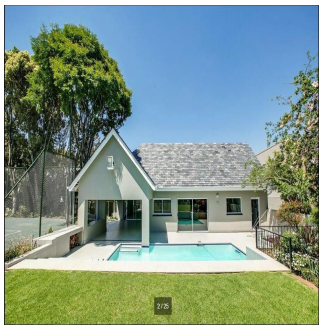

Pentkhaus

Impressive 4 Bedroom Family House For Rent In Hyde Park

????????, ?????? ??, ?????????????????, 2nd Rd, , 2196,

MISYACHNA ORENDA

USD 5466.00

TSINA PRODAZHU

USD 0.00

- 870 qm
- 9 kimnaty
- 4 spal?ni
- 5 vanni kimnaty
- 5 poverhy
- 5 qm zemel?na ploshcha
- 5 avtomobil?ni mistsya

Ty Bello
Tttytr
Abuja, Nigeria - Mistsevyy Chas

 234 986543223

IMPRESSIVE 4 BEDROOM FAMILY HOME Flawless design with a neutral colour palette this single storey spectacular family home offers a setting with vistas of trees and stunning landscaped garden and water features. Clean lines characterize the modern fluidity allowing easy comfortable indoor/outdoor entertaining with bar on an extensive covered patio to sparkling pool and tennis court. Modern open plan kitchen and separate scullery and pantry with top quality finishes, central island, built-in coffee machine, integrated fridge/freezer and walk in fridge. 4 bedrooms are on the east wing with sliding doors opening to the garden. The master suite has a full bathroom, double shower and walking in dressing room. Security comprises of state of the art alarm system connected to mobile devices, CCTV, high perimeter walls with electric fencing, beams and double electric gates. Double automated garage, double carport and staff accommodation. The property also has a separate complete 2 bed cottage with separate entrance. Positioned on a large stand to maximize building this property presents a rare opportunity to realize one's own trophy home. In close proximity to Hyde Park Shopping Centre and available immediately!