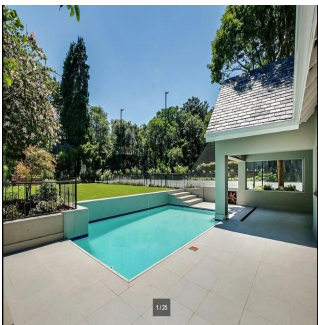

Pentkhaus

Impressive 4 Bedroom Family House For Rent In Hyde Park

????????, ?????? ??, ?????????????????, 2nd Rd, , 2196,

MISYACHNA ORENDA

USD 5466.00

TSINA PRODAZHU

USD 0.00

- 870 qm
- 9 kimnaty
- 4 spal?ni
- 5 vanni kimnaty
- 5 poverhy
- 5 qm zemel?na ploshcha
- 5 avtomobil?ni mistsya

Ty Bello
Tttytr
Abuja, Nigeria - Mistsevyy Chas

 234 986543223

IMPRESSIVE 4 BEDROOM FAMILY HOME Flawless design with a neutral colour palette this single storey spectacular family home offers a setting with vistas of trees and stunning landscaped garden and water features. Clean lines characterize the modern fluidity allowing easy comfortable indoor/outdoor entertaining with bar on an extensive covered patio to sparkling pool and tennis court. Modern open plan kitchen and separate scullery and pantry with top quality finishes, central island, built-in coffee machine, integrated fridge/freezer and walk in fridge. 4 bedrooms are on the east wing with sliding doors opening to the garden. The master suite has a full bathroom, double shower and walking in dressing room. Security comprises of state of the art alarm system connected to mobile devices, CCTV, high perimeter walls with electric fencing, beams and double electric gates. Double automated garage, double carport and staff accommodation. The property also has a separate complete 2 bed cottage with separate entrance. Positioned on a large stand to maximize building this property presents a rare opportunity to realize one's own trophy home. In close proximity to Hyde Park Shopping Centre and available immediately!

Zruchnosti Na Vidkrytomu Povitri

Tsilodobova Okhorona	Balkon	Povnistyu Ohorodzheni	Harazh
Landshaftnyy Sad	Baseyn	Tenisnyy Kort	