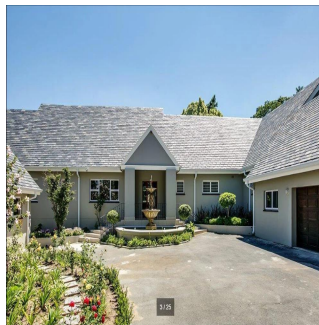

Pentkhaus

Impressive 4 Bedroom Family House For Rent In Hyde Park

????????, ?????? ??, ?????????????????, 2nd Rd, , 2196,

MISYACHNA ORENDA

USD 5466.00

TSINA PRODAZHU

USD 0.00

- 870 qm
- 9 kimnaty
- 4 spal?ni
- 5 vanni kimnaty
- 5 poverhy
- 5 qm zemel?na ploshcha
- 5 avtomobil?ni mistsya

Ty Bello
Tttytr
Abuja, Nigeria - Mistsevyy Chas

 234 986543223

IMPRESSIVE 4 BEDROOM FAMILY HOME Flawless design with a neutral colour palette this single storey spectacular family home offers a setting with vistas of trees and stunning landscaped garden and water features. Clean lines characterize the modern fluidity allowing easy comfortable indoor/outdoor entertaining with bar on an extensive covered patio to sparkling pool and tennis court. Modern open plan kitchen and separate scullery and pantry with top quality finishes, central island, built-in coffee machine, integrated fridge/freezer and walk in fridge. 4 bedrooms are on the east wing with sliding doors opening to the garden. The master suite has a full bathroom, double shower and walking in dressing room. Security comprises of state of the art alarm system connected to mobile devices, CCTV, high perimeter walls with electric fencing, beams and double electric gates. Double automated garage, double carport and staff accommodation. The property also has a separate complete 2 bed cottage with separate entrance. Positioned on a large stand to maximize building this property presents a rare opportunity to realize one's own trophy home. In close proximity to Hyde Park Shopping Centre and available immediately!