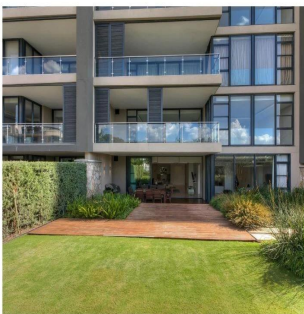

- 334 qm
- 8 kimnaty
- 4 spal'ni
- 4 vanni kimnaty
- 4 poverhy
- 4 qm zemel'na ploshcha
- 4 avtomobil'ni mistsya

**Solop Jj**  
Yh  
Abuja, Nigeria - Mistsevyy Chas

234 98766544

Live life to the fullest at The Houghton. This exceptional ground floor garden unit offers an open-plan reception area, kitchen with integrated Siemens appliances, 4 en-suite bedrooms, wooden deck patio and private garden. There are 2 basement parking bays and a storeroom.