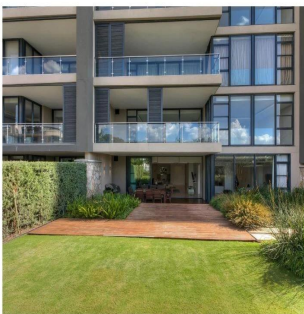

- 334 qm
- 8 kimnaty
- 4 spal'ni
- 4 vanni kimnaty
- 4 poverhy
- 4 qm zemel'na ploshcha
- 4 avtomobil'ni mistsya

**Solop Jj**  
Yh  
Abuja, Nigeria - Mistsevyvy Chas

234 98766544

Live life to the fullest at The Houghton. This exceptional ground floor garden unit offers an open-plan reception area, kitchen with integrated Siemens appliances, 4 en-suite bedrooms, wooden deck patio and private garden. There are 2 basement parking bays and a storeroom.