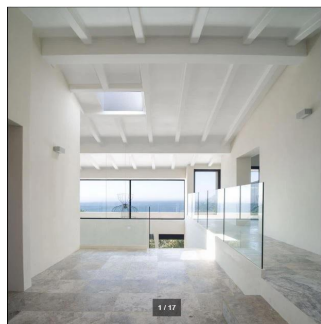

Grant Atteridge
Atteridge Real Estate
Cape Town, South Africa - Mistsevy Chas

+27 794826813

Chasing Summer, Classicly Elegant Home Classic Contemporary Home perfectly situated in private Cul de Sac. Exceptional size and position whilst offering easy indoor outdoor flow to level garden, pool and substantial outdoor covered entertainment area. This large home set on large north-facing site, situated in quiet cul de sac, with excellent iconic Llandudno beach views. Features large garden on the level, a rare family find in Llandudno with ultimate views and 4 Large bedrooms , all en suite. Set over two and a half levels offering extensive accommodation . 5th bedroom, guest suite flatlet as well as additional studio/ gym. Upper entrance level Entrance hall, study, guest cloakroom. Luxurious Master suite, the master bedroom enjoying his and her dressing rooms. Excellent sea and beach views from the large upstairs balcony. This level also features media room / 2nd lounge. Main level: Large lounge/ dining /kitchen area which opens onto expansive covered veranda and pool deck to level garden. Additional Three bedrooms en suite bedrooms. Additional studio/flatlet/gym. - Underfloor heating, all bedrooms en suite - Air-conditioning Main bedroom suite - Solar geysers - Home automation - Storeroom provision for battery back up wiring. - data cabling for Wi-Fi and audio visual - built in vacuum system