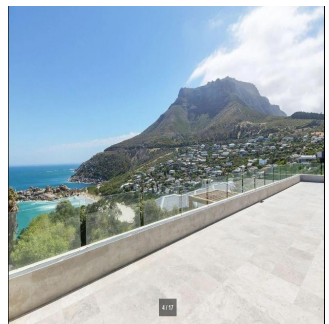

Grant Atteridge
Atteridge Real Estate
Cape Town, South Africa - Mistsevy Chas

+27 794826813

Chasing Summer, Classicly Elegant Home Classic Contemporary Home perfectly situated in private Cul de Sac. Exceptional size and position whilst offering easy indoor outdoor flow to level garden, pool and substantial outdoor covered entertainment area. This large home set on large north-facing site, situated in quiet cul de sac, with excellent iconic Llandudno beach views. Features large garden on the level, a rare family find in Llandudno with ultimate views and 4 Large bedrooms , all en suite. Set over two and a half levels offering extensive accommodation . 5th bedroom, guest suite flatlet as well as additional studio/ gym. Upper entrance level Entrance hall, study, guest cloakroom. Luxurious Master suite, the master bedroom enjoying his and her dressing rooms. Excellent sea and beach views from the large upstairs balcony. This level also features media room / 2nd lounge. Main level: Large lounge/ dining /kitchen area which opens onto expansive covered veranda and pool deck to level garden. Additional Three bedrooms en suite bedrooms. Additional studio/flatlet/gym. - Underfloor heating, all bedrooms en suite - Air-conditioning Main bedroom suite - Solar geysers - Home automation - Storeroom provision for battery back up wiring. - data cabling for Wi-Fi and audio visual - built in vacuum system