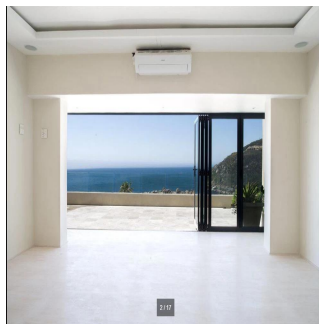

Grant Atteridge
Atteridge Real Estate
Cape Town, South Africa - Mistsevy Chas

+27 794826813

Chasing Summer, Classicly Elegant Home Classic Contemporary Home perfectly situated in private Cul de Sac. Exceptional size and position whilst offering easy indoor outdoor flow to level garden, pool and substantial outdoor covered entertainment area. This large home set on large north-facing site, situated in quiet cul de sac, with excellent iconic Llandudno beach views. Features large garden on the level, a rare family find in Llandudno with ultimate views and 4 Large bedrooms , all en suite. Set over two and a half levels offering extensive accommodation . 5th bedroom, guest suite flatlet as well as additional studio/ gym. Upper entrance level Entrance hall, study, guest cloakroom. Luxurious Master suite, the master bedroom enjoying his and her dressing rooms. Excellent sea and beach views from the large upstairs balcony. This level also features media room / 2nd lounge. Main level: Large lounge/ dining /kitchen area which opens onto expansive covered veranda and pool deck to level garden. Additional Three bedrooms en suite bedrooms. Additional studio/flatlet/gym. - Underfloor heating, all bedrooms en suite - Air-conditioning Main bedroom suite - Solar geysers - Home automation - Storeroom provision for battery back up wiring. - data cabling for Wi-Fi and audio visual - built in vacuum system