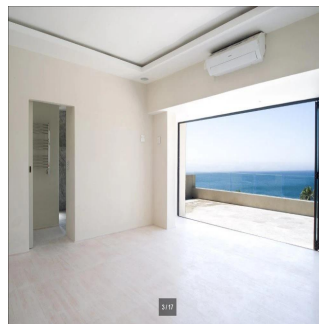

Grant Atteridge
Atteridge Real Estate
Cape Town, South Africa - Mistsevy Chas

+27 794826813

Chasing Summer, Classicly Elegant Home Classic Contemporary Home perfectly situated in private Cul de Sac. Exceptional size and position whilst offering easy indoor outdoor flow to level garden, pool and substantial outdoor covered entertainment area. This large home set on large north-facing site, situated in quiet cul de sac, with excellent iconic Llandudno beach views. Features large garden on the level, a rare family find in Llandudno with ultimate views and 4 Large bedrooms , all en suite. Set over two and a half levels offering extensive accommodation . 5th bedroom, guest suite flatlet as well as additional studio/ gym. Upper entrance level Entrance hall, study, guest cloakroom. Luxurious Master suite, the master bedroom enjoying his and her dressing rooms. Excellent sea and beach views from the large upstairs balcony. This level also features media room / 2nd lounge. Main level: Large lounge/ dining /kitchen area which opens onto expansive covered veranda and pool deck to level garden. Additional Three bedrooms en suite bedrooms. Additional studio/flatlet/gym. - Underfloor heating, all bedrooms en suite - Air-conditioning Main bedroom suite - Solar geysers - Home automation - Storeroom provision for battery back up wiring. - data cabling for Wi-Fi and audio visual - built in vacuum system