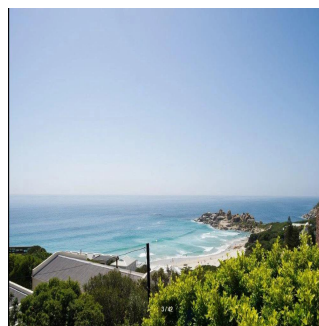

Grant Atteridge
Atteridge Real Estate
Cape Town, South Africa - Mistsevy Chas

+27 794826813

Contemporary Beach Living Spacious north facing home set in highly sought -after Leeukoppie Road ,and within walking distance to Llandudno beach. Large entertainment spaces with great flow to pool , deck and garden. Accommodation includes: Large lounge /dining room open plan to kitchen. Six bedrooms in two separate wings,five bathrooms,large games room and double garage