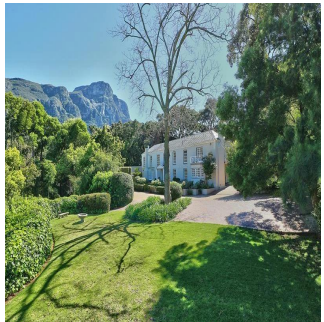

Brk Brk
Brk Group
San Francisco, United States - Mistsevy Chas

📞 380 3453645645

Private home in idyllic setting This Georgian family home is situated down a picturesque lane next to Kirstenbosch Gardens and on the Constantia / Bishopscourt border. Sweeping views across to False Bay, surrounding mountains and established trees. Spacious proportions throughout, offer room to entertain and accommodation for the extended family. A light-filled double volume hallway with skylights lead out onto the patio, pool and back garden. Downstairs comprises two ensuite bedrooms and a further two bathrooms. The cozy lounge has a fireplace and another small lounge/TV room leading off it. The large formal dining room is off the kitchen, which has a pantry and separate scullery. Upstairs houses the spacious main bedroom with full ensuite bathroom and a sunny decked balcony. The guest bedroom has an ensuite bathroom and private balcony. There are a further two bedrooms, a bathroom and a study upstairs. Excellent security includes electrified fencing, alarm, cameras, and beams. Additional features: - Laundry room - Staff accommodation - Four cars garaging - Additional parking - Pool "Although every effort has been made to ensure the accuracy of the information herein, Signature Real Estate will not be held responsible for any loss or damage that may result from your reliance herein." Pool: yes Garden: yes