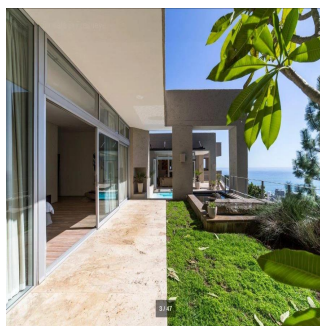

# 3 Bedroom House With Ocean View For Sale In Fresnaye

????????-???????????? ???? ??????, ?????? ?????? ?????????, ?????????, , , 8005,

TSINA PRODAZHU

**USD 2488300.00**

- 🏠 400 qm
- 📏 6 kimnaty
- 🚗 3 spal'ni
- 🕒 3 vanni kimnaty
- 🏠 3 poverhy
- 📐 3 qm zemel'na ploshcha
- 📷 3 avtomobil'ni mistsya

**Godelieve Koelma**  
 Atlantic Seaboard Realty  
 Cape Town, South Africa - Mistsevyy Chas

+27 835525958

3 Bedroom Fresnaye Forest Mountain Abode Set right against the steep Silver Tree-lined slope of Lion's Head, lies this eclectic timeless character-filled Fresnaye home. Up the winding skylit staircase enter through an ancient doorway. You will feel right at home passing through the meandering passage in this 400+ sqm dwelling that leads to the sea-facing bedrooms, taking in mountainous vistas. Plenty of light with picture frame and clerestory windows open up the spacious rooms to nature. The living areas and bedrooms are all on one level, with the spiral staircase turning into a wine cellar on the lowest level. The open plan living, dining and kitchen areas also all sea-facing to take in the breathtaking glistening ocean views. The pool and Khoi pond emulating sounds of a spring running through it. Earthy finishes throughout gives this robust solid structure a unique style. A separate 2 bedroom flatlet is also on the garage level as well as domestic quarters. The garage can hold up to 8 cars.

Dostupnyy Z: 21.05.2019

Poverkh: 4 Poverkhy: 4 Rik Pobudovy: 2017 Avtomobil?Ni  
Mistsya: 4

Rik Pobudovy: 2017

Typ: Ofis

Fresnaye was originally an estate of 200 acres with one farmhouse owned by a French aristocract, known as the garden of Eden it was set in vineyards and orchards. The street names reflect the French heritage to this day. It is situated on the slopes of the Lion's Head mountain on the East between Sea Point and Bantry Bay. The homes at the very top roads are all newly built, contemporary style mansions and is home to our very own president.