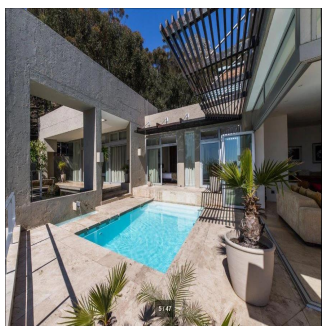

**Godelieve Koelma**  
 Atlantic Seaboard Realty  
 Cape Town, South Africa - Mistsevyy Chas

+27 835525958

3 Bedroom Fresnaye Forest Mountain Abode Set right against the steep Silver Tree-lined slope of Lion's Head, lies this eclectic timeless character-filled Fresnaye home. Up the winding skylit staircase enter through an ancient doorway. You will feel right at home passing through the meandering passage in this 400+ sqm dwelling that leads to the sea-facing bedrooms, taking in mountainous vistas. Plenty of light with picture frame and clerestory windows open up the spacious rooms to nature. The living areas and bedrooms are all on one level, with the spiral staircase turning into a wine cellar on the lowest level. The open plan living, dining and kitchen areas also all sea-facing to take in the breathtaking glistening ocean views. The pool and Khoi pond emulating sounds of a spring running through it. Earthy finishes throughout gives this robust solid structure a unique style. A separate 2 bedroom flatlet is also on the garage level as well as domestic quarters. The garage can hold up to 8 cars.

Dostupnyy Z: 21.05.2019

Poverkh: 4 Poverkhy: 4 Rik Pobudovy: 2017 Avtomobil?Ni  
Mistsya: 4

Rik Pobudovy: 2017

Typ: Ofis

Fresnaye was originally an estate of 200 acres with one farmhouse owned by a French aristocract, known as the garden of Eden it was set in vineyards and orchards. The street names reflect the French heritage to this day. It is situated on the slopes of the Lion's Head mountain on the East between Sea Point and Bantry Bay. The homes at the very top roads are all newly built, contemporary style mansions and is home to our very own president.