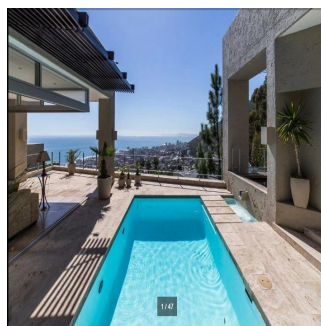

# 3 Bedroom House With Ocean View For Sale In Fresnaye

????????-???????????? ???? ??????, ?????? ?????? ?????????, ?????????, , , 8005,

TSINA PRODAZHU

**USD 2488300.00**

- 🏠 400 qm
- 📏 6 kimnaty
- 🚗 3 spal'ni
- 🕒 3 vanni kimnaty
- 🏠 3 poverhy
- 📐 3 qm zemel'na ploshcha
- 📷 3 avtomobil'ni mistsya

**Godelieve Koelma**  
 Atlantic Seaboard Realty  
 Cape Town, South Africa - Mistsevyy Chas

+27 835525958

3 Bedroom Fresnaye Forest Mountain Abode Set right against the steep Silver Tree-lined slope of Lion's Head, lies this eclectic timeless character-filled Fresnaye home. Up the winding skylit staircase enter through an ancient doorway. You will feel right at home passing through the meandering passage in this 400+ sqm dwelling that leads to the sea-facing bedrooms, taking in mountainous vistas. Plenty of light with picture frame and clerestory windows open up the spacious rooms to nature. The living areas and bedrooms are all on one level, with the spiral staircase turning into a wine cellar on the lowest level. The open plan living, dining and kitchen areas also all sea-facing to take in the breathtaking glistening ocean views. The pool and Khoi pond emulating sounds of a spring running through it. Earthy finishes throughout gives this robust solid structure a unique style. A separate 2 bedroom flatlet is also on the garage level as well as domestic quarters. The garage can hold up to 8 cars.

Dostupnyy Z: 21.05.2019

Poverkh: 4 Poverkhy: 4 Rik Pobudovy: 2017 Avtomobil?Ni  
Mistsya: 4

Rik Pobudovy: 2017

Typ: Ofis

Fresnaye was originally an estate of 200 acres with one farmhouse owned by a French aristocract, known as the garden of Eden it was set in vineyards and orchards. The street names reflect the French heritage to this day. It is situated on the slopes of the Lion's Head mountain on the East between Sea Point and Bantry Bay. The homes at the very top roads are all newly built, contemporary style mansions and is home to our very own president.