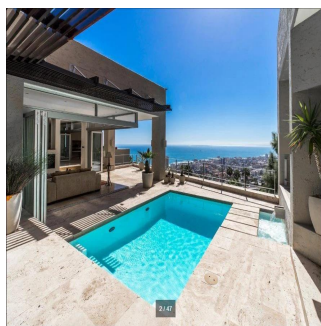

# 3 Bedroom House With Ocean View For Sale In Fresnaye

????????-???????????? ???? ??????, ?????? ?????? ?????????, ?????????, , , 8005,

TSINA PRODAZHU

**USD 2488300.00**

- 🏠 400 qm
- 📏 6 kimnaty
- 🚗 3 spal'ni
- 🕒 3 vanni kimnaty
- 🏠 3 poverhy
- 📐 3 qm zemel'na ploshcha
- 📷 3 avtomobil'ni mistsya

**Godelieve Koelma**  
 Atlantic Seaboard Realty  
 Cape Town, South Africa - Mistsevyy Chas

+27 835525958

3 Bedroom Fresnaye Forest Mountain Abode Set right against the steep Silver Tree-lined slope of Lion's Head, lies this eclectic timeless character-filled Fresnaye home. Up the winding skylit staircase enter through an ancient doorway. You will feel right at home passing through the meandering passage in this 400+ sqm dwelling that leads to the sea-facing bedrooms, taking in mountainous vistas. Plenty of light with picture frame and clerestory windows open up the spacious rooms to nature. The living areas and bedrooms are all on one level, with the spiral staircase turning into a wine cellar on the lowest level. The open plan living, dining and kitchen areas also all sea-facing to take in the breathtaking glistening ocean views. The pool and Khoi pond emulating sounds of a spring running through it. Earthy finishes throughout gives this robust solid structure a unique style. A separate 2 bedroom flatlet is also on the garage level as well as domestic quarters. The garage can hold up to 8 cars.

Dostupnyy Z: 21.05.2019

Poverkh: 4 Poverkhy: 4 Rik Pobudovy: 2017 Avtomobil?Ni  
Mistsya: 4

Rik Pobudovy: 2017

Typ: Ofis

Fresnaye was originally an estate of 200 acres with one farmhouse owned by a French aristocract, known as the garden of Eden it was set in vineyards and orchards. The street names reflect the French heritage to this day. It is situated on the slopes of the Lion's Head mountain on the East between Sea Point and Bantry Bay. The homes at the very top roads are all newly built, contemporary style mansions and is home to our very own president.