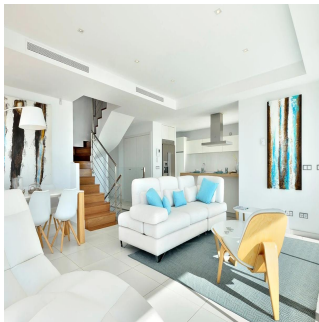

Jennifer Fogelberg
Start Group
Sitio de Calahonda, Spain - Mistsevy Chas

+34 952 90 48 90

New modern villas overlooking the Mediterranean Sea , located in a residential complex near to the coast of Benalmadena. Its pristine location offers unparalleled panoramic sea views over the Mediterranean and entire Fuengirola bay.Walking distance from the beach, the train station of Torremuelle, and the charming town of Benalmadena. Large homes with 265 usable square meters, distributed in three levels. Living /dining room with integrated kitchen and spacious terraces with breath taking sea views. 3 bedrooms with in suite bathrooms and the master bedroom on the upper floor with walk-in closet and access to a private terrace. On the main floor is the living/dining room with integrated kitchen and seamless connection with a wide terrace, guest bedroom with in suite bathroom and a half bathroom. On the lower floor there's a 40 square meter living room with access to a private garden, and two bedrooms (one with in suite bathroom). Each home comes with garage or carport and pre installation of a lift which can be fitted as an extra. This project is currently under construction and near to completion. Come along to see the show house !!! Prices start from €629,000.