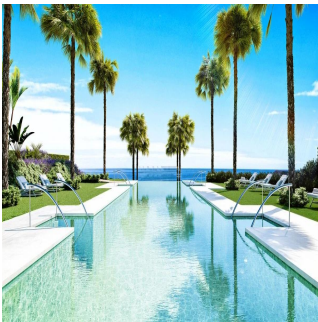

Jennifer Fogelberg
Start Group
Sitio de Calahonda, Spain - Mistsevy Chas

+34 952 90 48 90

New modern villas overlooking the Mediterranean Sea , located in a residential complex near to the coast of Benalmadena. Its pristine location offers unparalleled panoramic sea views over the Mediterranean and entire Fuengirola bay.Walking distance from the beach, the train station of Torremuelle, and the charming town of Benalmadena. Large homes with 265 usable square meters, distributed in three levels. Living /dining room with integrated kitchen and spacious terraces with breath taking sea views. 3 bedrooms with in suite bathrooms and the master bedroom on the upper floor with walk-in closet and access to a private terrace. On the main floor is the living/dining room with integrated kitchen and seamless connection with a wide terrace, guest bedroom with in suite bathroom and a half bathroom. On the lower floor there's a 40 square meter living room with access to a private garden, and two bedrooms (one with in suite bathroom). Each home comes with garage or carport and pre installation of a lift which can be fitted as an extra. This project is currently under construction and near to completion. Come along to see the show house !!! Prices start from €629,000.