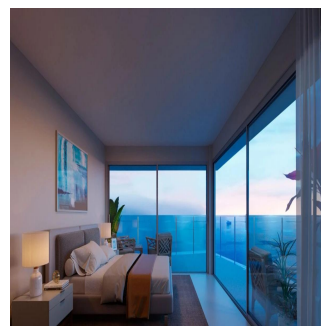

Jennifer Fogelberg
Start Group
Sitio de Calahonda, Spain - Mistsevy Chas

+34 952 90 48 90

Spectacular sea views and walking distance to the beach and El Chaparral golf club. A magnificent off plan development of town houses and semi detached houses with an ultra modern construction and all of the latest in home technology. Choose between 3 or 4 bedrooms, located in natural surroundings providing a great lifestyle with a sports club and on site amenities. Prices starting from €459,000