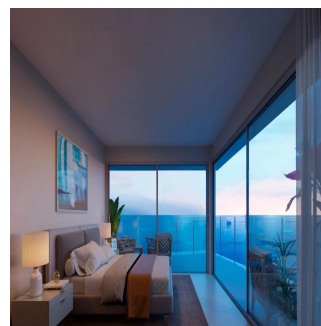

Jennifer Fogelberg
 Start Group
 Sitio de Calahonda, Spain - Mistsevy Chas

+34 952 90 48 90

Spectacular sea views and walking distance to the beach and El Chaparral golf club. A magnificent off plan development of town houses and semi detached houses with an ultra modern construction and all of the latest in home technology. Choose between 3 or 4 bedrooms, located in natural surroundings providing a great lifestyle with a sports club and on site amenities. Prices starting from €459,000