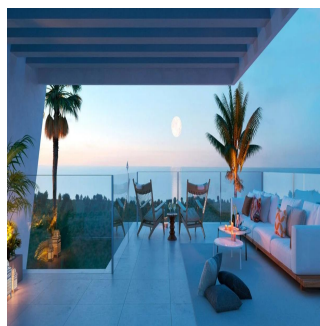

Jennifer Fogelberg
 Start Group
 Sitio de Calahonda, Spain - Mistsevy Chas

+34 952 90 48 90

Spectacular sea views and walking distance to the beach and El Chaparral golf club. A magnificent off plan development of town houses and semi detached houses with an ultra modern construction and all of the latest in home technology. Choose between 3 or 4 bedrooms, located in natural surroundings providing a great lifestyle with a sports club and on site amenities. Prices starting from €459,000