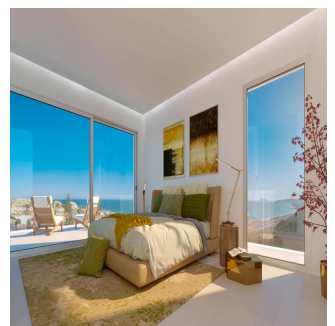

Jennifer Fogelberg
 Start Group
 Sitio de Calahonda, Spain - Mistsevy Chas

+34 952 90 48 90

Spectacular sea views and walking distance to the beach and El Chaparral golf club. A magnificent off plan development of town houses and semi detached houses with an ultra modern construction and all of the latest in home technology. Choose between 3 or 4 bedrooms, located in natural surroundings providing a great lifestyle with a sports club and on site amenities. Prices starting from €459,000