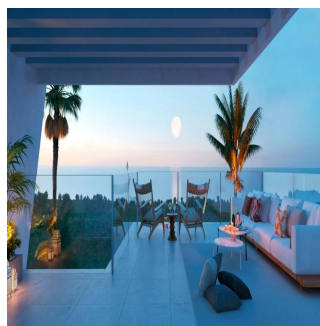

Jennifer Fogelberg
Start Group
Sitio de Calahonda, Spain - Mistsevy Chas

+34 952 90 48 90

Spectacular sea views and walking distance to the beach and El Chaparral golf club. A magnificent off plan development of town houses and semi detached houses with an ultra modern construction and all of the latest in home technology. Choose between 3 or 4 bedrooms, located in natural surroundings providing a great lifestyle with a sports club and on site amenities. Prices starting from €459,000