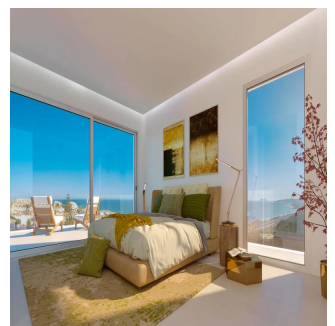

Jennifer Fogelberg
Start Group
Sitio de Calahonda, Spain - Mistsevy Chas

+34 952 90 48 90

Spectacular sea views and walking distance to the beach and El Chaparral golf club. A magnificent off plan development of town houses and semi detached houses with an ultra modern construction and all of the latest in home technology. Choose between 3 or 4 bedrooms, located in natural surroundings providing a great lifestyle with a sports club and on site amenities. Prices starting from €459,000