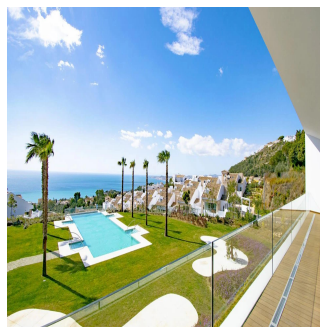

poverhy

qm zemel?na ploshcha

avtomobil?ni mistsya

**Guido Szelinsky**  
Sempure  
Berlin, Deutschland - Mistsevy Chas

49 1739940824

Introducing Big Blue - a new project of luxury townhomes in the hills of Torremuelle above Benalmádena. The location affords owners amazing panoramic views to the sea as well as the mountains. It's location also provides easy access to the highway, and is close to 15 minutes from Malaga airport, and around 20 minutes from Marbella. The properties have usable space of 256m<sup>2</sup> distributed across three levels. The upper floor is where you will find the spacious master bedroom suite with walk-in wardrobes, an ensuite bathroom and access to a private terrace. The middle floor consists of a kitchenette, and a guest bedroom with an ensuite bathroom, as well as another guest toilet. On the ground floor is 40m<sup>2</sup> of living room and two further bedrooms, one of which is ensuite, and another bedroom, as well as access to your private garden. The project also includes an exclusive "Owners Club"; a social club with large infinity pool, as well as a nice garden area from where you can truly appreciate the sea views. You have the option of installing an elevator in the property and the price includes a storage room and private parking space.