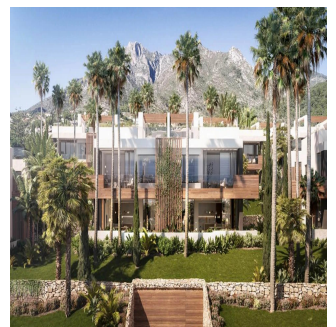

poverhy

qm zemel?na  
ploshcha

avtomobil?ni  
mistsya

**Guido Szelinsky**

Sempure

Berlin, Deutschland - Mistsevy Chas

49 1739940824

Le Blanc is a new project consisting of 22 luxury homes set just above Marbella's famous Golden Mile in the foothills of Sierra Blanca. Each of the properties have spacious terraces offering complete privacy. The main terrace is connected to the living area by over-sized glass doors that can be pulled aside to enlarge your entertaining space. The interior is an open-plan space and the glass doors flood the room with natural light. The kitchen is designed to be eye-catching featuring sophisticated materials and high-end appliances. The main bedroom suite is a space where you can separate yourself from the outside world and relax. Depending on the property you choose, the spacious bedroom offers views to the sea or the garden. Spacious walk-in closets are finished to the highest standards and offer generous storage space. Large communal gardens are lush green spaces where you can enjoy the Mediterranean weather, as well as the large swimming pool. These 22 exclusive villas are constructed and finished to the highest standards. All materials have been meticulously selected to satisfy the most demanding homeowners, succeeding in furnishing the homes with three core values: contemporary design, sophistication and luxury. Additionally, there are several personalisation options available.