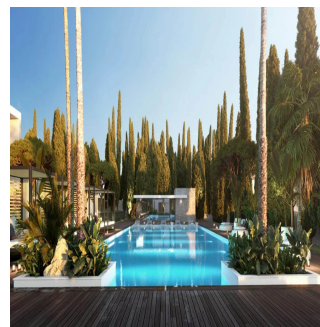

poverhy

qm zemel?na  
ploshcha

avtomobil?ni  
mistsya

**Guido Szelinsky**

Sempure

Berlin, Deutschland - Mistsevy Chas

49 1739940824

Le Blanc is a new project consisting of 22 luxury homes set just above Marbella's famous Golden Mile in the foothills of Sierra Blanca. Each of the properties have spacious terraces offering complete privacy. The main terrace is connected to the living area by over-sized glass doors that can be pulled aside to enlarge your entertaining space. The interior is an open-plan space and the glass doors flood the room with natural light. The kitchen is designed to be eye-catching featuring sophisticated materials and high-end appliances. The main bedroom suite is a space where you can separate yourself from the outside world and relax. Depending on the property you choose, the spacious bedroom offers views to the sea or the garden. Spacious walk-in closets are finished to the highest standards and offer generous storage space. Large communal gardens are lush green spaces where you can enjoy the Mediterranean weather, as well as the large swimming pool. These 22 exclusive villas are constructed and finished to the highest standards. All materials have been meticulously selected to satisfy the most demanding homeowners, succeeding in furnishing the homes with three core values: contemporary design, sophistication and luxury. Additionally, there are several personalisation options available.