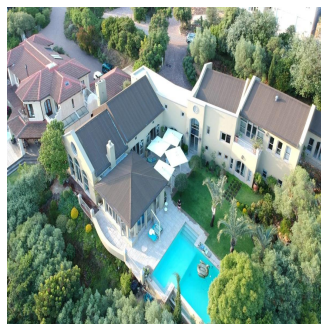

Pentkhaus

3 Bedroom House For Sale In Ruyteplaats Security Estate

'''

TSINA PRODAZHU

USD 1315400.00

- 🏠 640 qm
- 🏠 6 kimnaty
- 🛏️ 3 spal?ni
- 🚿 3 vanni kimnaty
- 🏠 3 poverhy
- 📐 3 qm zemel?na ploshcha
- 🚗 3 avtomobil?ni mistsy

Badmus Dann
 Badmus Real Estate Company
 Lagos, Nigeria - Mistsevy Chas

📞 234 8884843848

Set up high on the mountain surrounded by beautiful Olive trees with the background symphony of the cicadas you could be sitting in Tuscany. This incredibly private home looks down onto the mind boggling beauty of Hout Bay and lies in the secure sought after Ruyteplaats Private Estate. Designed with an eye to entertaining the open plan lounge, kitchen and dining room are spacious and have incredible high ceilings with exposed beams, a large fireplace, feature chandeliers and incredible views through the huge glass window – the kitchen includes a top of the range oven, a built in glass panelled wall of cupboards and a separate scullery. Off this space is a large outside covered and enclosed patio with glass walls of windows and doors and amazing views...this is the room you'll find yourself spending time in. Also downstairs is a gym room with en suite bathroom that can easily be used as a fourth bedroom, a study and an enormous wine cellar complete with a huge rock water feature, rounded brick ceilings and space for tables to entertain or throw large poker evenings with friends. Up the polished wood stairway on the first level there are two large spacious bedrooms both en suite, up another level lies the elegantly finished main bedroom with open plan en suite and a decadently spacious dressing room. The landscaped garden is absolutely beautiful with its naturally borehole fed blue pool, umbrella covered patio and a Koi pond with what can only be described as giant Koi leisurely circling.