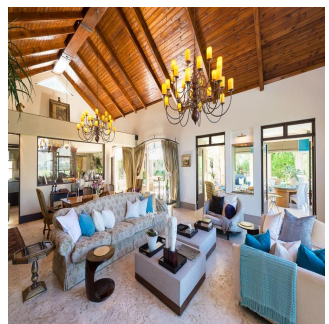

Badmus Dann
 Badmus Real Estate Company
 Lagos, Nigeria - Mistsevy Chas

📞 234 8884843848

Set up high on the mountain surrounded by beautiful Olive trees with the background symphony of the cicadas you could be sitting in Tuscany. This incredibly private home looks down onto the mind boggling beauty of Hout Bay and lies in the secure sought after Ruyteplaats Private Estate. Designed with an eye to entertaining the open plan lounge, kitchen and dining room are spacious and have incredible high ceilings with exposed beams, a large fireplace, feature chandeliers and incredible views through the huge glass window – the kitchen includes a top of the range oven, a built in glass panelled wall of cupboards and a separate scullery. Off this space is a large outside covered and enclosed patio with glass walls of windows and doors and amazing views...this is the room you'll find yourself spending time in. Also downstairs is a gym room with en suite bathroom that can easily be used as a fourth bedroom, a study and an enormous wine cellar complete with a huge rock water feature, rounded brick ceilings and space for tables to entertain or throw large poker evenings with friends. Up the polished wood stairway on the first level there are two large spacious bedrooms both en suite, up another level lies the elegantly finished main bedroom with open plan en suite and a decadently spacious dressing room. The landscaped garden is absolutely beautiful with its naturally borehole fed blue pool, umbrella covered patio and a Koi pond with what can only be described as giant Koi leisurely circling.