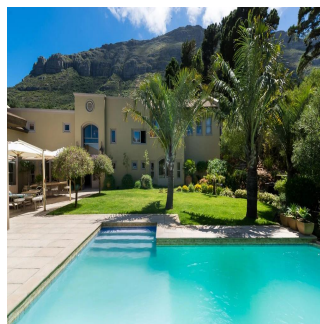

Badmus Dann
 Badmus Real Estate Company
 Lagos, Nigeria - Mistsevy Chas

📞 234 8884843848

Set up high on the mountain surrounded by beautiful Olive trees with the background symphony of the cicadas you could be sitting in Tuscany. This incredibly private home looks down onto the mind boggling beauty of Hout Bay and lies in the secure sought after Ruyteplaats Private Estate. Designed with an eye to entertaining the open plan lounge, kitchen and dining room are spacious and have incredible high ceilings with exposed beams, a large fireplace, feature chandeliers and incredible views through the huge glass window – the kitchen includes a top of the range oven, a built in glass panelled wall of cupboards and a separate scullery. Off this space is a large outside covered and enclosed patio with glass walls of windows and doors and amazing views...this is the room you'll find yourself spending time in. Also downstairs is a gym room with en suite bathroom that can easily be used as a fourth bedroom, a study and an enormous wine cellar complete with a huge rock water feature, rounded brick ceilings and space for tables to entertain or throw large poker evenings with friends. Up the polished wood stairway on the first level there are two large spacious bedrooms both en suite, up another level lies the elegantly finished main bedroom with open plan en suite and a decadently spacious dressing room. The landscaped garden is absolutely beautiful with its naturally borehole fed blue pool, umbrella covered patio and a Koi pond with what can only be described as giant Koi leisurely circling.