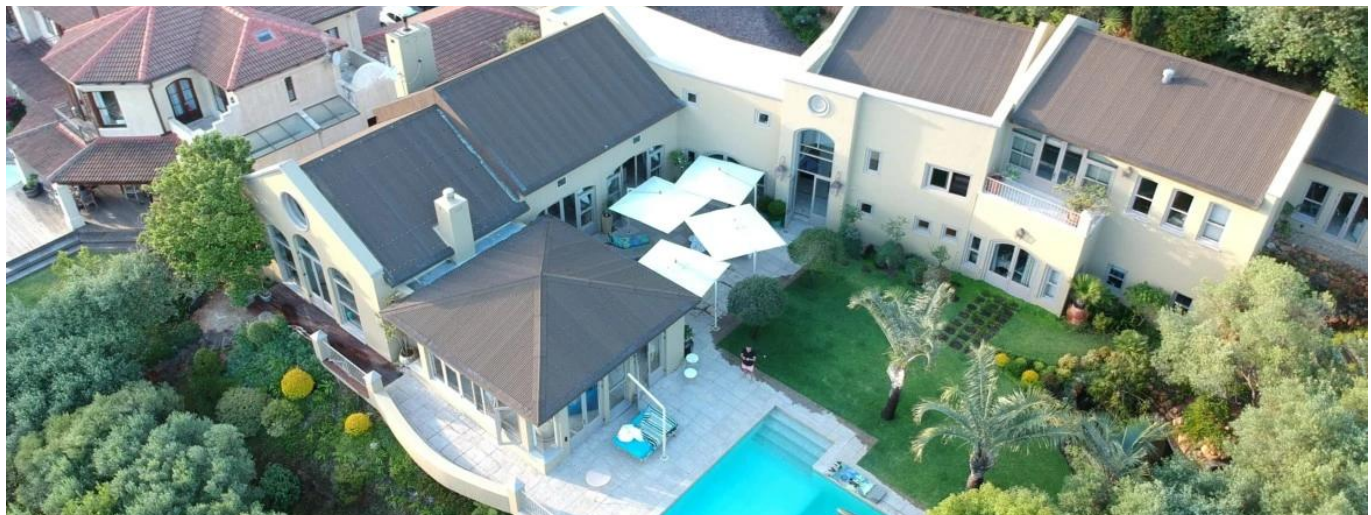

Pentkhaus

3 Bedroom House For Sale In Ruyteplaats Security Estate

'''

TSINA PRODAZHU

USD 1315400.00

- 🏠 640 qm
- 🏠 6 kimnaty
- 🛏️ 3 spal?ni
- 🚿 3 vanni kimnaty
- 🏠 3 poverhy
- 📐 3 qm zemel?na ploshcha
- 🚗 3 avtomobil?ni mistsy

Badmus Dann
 Badmus Real Estate Company
 Lagos, Nigeria - Mistsevy Chas

📞 234 8884843848

Set up high on the mountain surrounded by beautiful Olive trees with the background symphony of the cicadas you could be sitting in Tuscany. This incredibly private home looks down onto the mind boggling beauty of Hout Bay and lies in the secure sought after Ruyteplaats Private Estate. Designed with an eye to entertaining the open plan lounge, kitchen and dining room are spacious and have incredible high ceilings with exposed beams, a large fireplace, feature chandeliers and incredible views through the huge glass window – the kitchen includes a top of the range oven, a built in glass panelled wall of cupboards and a separate scullery. Off this space is a large outside covered and enclosed patio with glass walls of windows and doors and amazing views...this is the room you'll find yourself spending time in. Also downstairs is a gym room with en suite bathroom that can easily be used as a fourth bedroom, a study and an enormous wine cellar complete with a huge rock water feature, rounded brick ceilings and space for tables to entertain or throw large poker evenings with friends. Up the polished wood stairway on the first level there are two large spacious bedrooms both en suite, up another level lies the elegantly finished main bedroom with open plan en suite and a decadently spacious dressing room. The landscaped garden is absolutely beautiful with its naturally borehole fed blue pool, umbrella covered patio and a Koi pond with what can only be described as giant Koi leisurely circling.