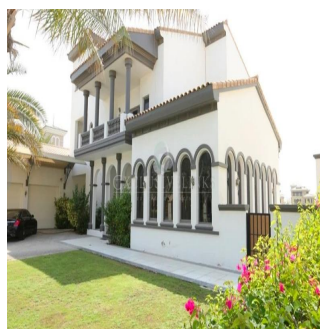

Jcm Bienes Ra?ces
 Jcm Bienes Ra?ces
 Naucalpan de Juárez, Mexico - Mistsevy Chas

+52 55 8421 5859

Henry Wiltshire International is pleased to present this exclusive luxury villa for sale on Palm Jumeirah. This property is located halfway up the K frond on this iconic development and offers outstanding views of the Dubai Marina Skyline across the vast sea. This Signature Villa sits on a plot size of 13,400 sqft and is the most popular style due to its fantastic open layout and has been well maintained throughout. The villa is arranged over two floors and boasts five bedrooms finished with beautiful interiors, high ceilings and large windows that fill the home with natural light. The ground floor comprises a large modern kitchen and two separate dining areas along with a study overlooking the beautifully landscaped garden & swimming pool. There is a guest bedroom & ensuite with its own side entrance. The master bedroom is located on the first floor with a large balcony and their own en-suites along with the remaining three bedrooms.