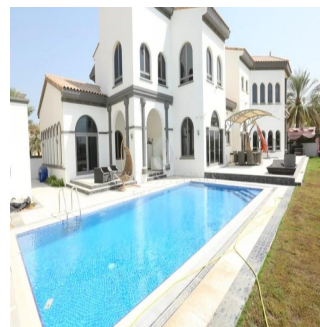

**Jcm Bienes Ra?ces**  
 Jcm Bienes Ra?ces  
 Naucalpan de Juárez, Mexico - Mistsevy Chas

+52 55 8421 5859

Henry Wiltshire International is pleased to present this exclusive luxury villa for sale on Palm Jumeirah. This property is located halfway up the K frond on this iconic development and offers outstanding views of the Dubai Marina Skyline across the vast sea. This Signature Villa sits on a plot size of 13,400 sqft and is the most popular style due to its fantastic open layout and has been well maintained throughout. The villa is arranged over two floors and boasts five bedrooms finished with beautiful interiors, high ceilings and large windows that fill the home with natural light. The ground floor comprises a large modern kitchen and two separate dining areas along with a study overlooking the beautifully landscaped garden & swimming pool. There is a guest bedroom & ensuite with its own side entrance. The master bedroom is located on the first floor with a large balcony and their own en-suites along with the remaining three bedrooms.