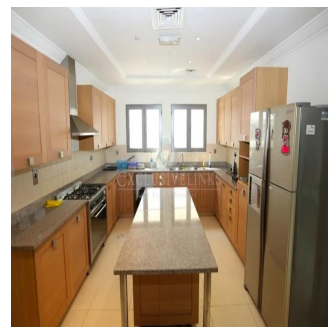

**Jcm Bienes Ra?ces**  
 Jcm Bienes Ra?ces  
 Naucalpan de Juárez, Mexico - Mistsevy Chas

 **+52 55 8421 5859**

Henry Wiltshire International is pleased to present this exclusive luxury villa for sale on Palm Jumeirah. This property is located halfway up the K frond on this iconic development and offers outstanding views of the Dubai Marina Skyline across the vast sea. This Signature Villa sits on a plot size of 13,400 sqft and is the most popular style due to its fantastic open layout and has been well maintained throughout. The villa is arranged over two floors and boasts five bedrooms finished with beautiful interiors, high ceilings and large windows that fill the home with natural light. The ground floor comprises a large modern kitchen and two separate dining areas along with a study overlooking the beautifully landscaped garden & swimming pool. There is a guest bedroom & ensuite with its own side entrance. The master bedroom is located on the first floor with a large balcony and their own en-suites along with the remaining three bedrooms.