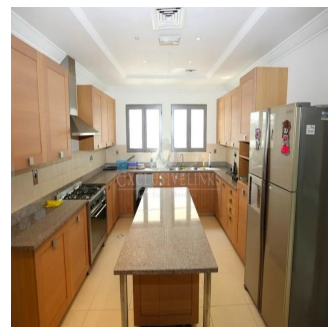

**Jcm Bienes Ra?ces**  
 Jcm Bienes Ra?ces  
 Naucalpan de Juárez, Mexico - Mistsevy Chas

+52 55 8421 5859

Henry Wiltshire International is pleased to present this exclusive luxury villa for sale on Palm Jumeirah. This property is located halfway up the K frond on this iconic development and offers outstanding views of the Dubai Marina Skyline across the vast sea. This Signature Villa sits on a plot size of 13,400 sqft and is the most popular style due to its fantastic open layout and has been well maintained throughout. The villa is arranged over two floors and boasts five bedrooms finished with beautiful interiors, high ceilings and large windows that fill the home with natural light. The ground floor comprises a large modern kitchen and two separate dining areas along with a study overlooking the beautifully landscaped garden & swimming pool. There is a guest bedroom & ensuite with its own side entrance. The master bedroom is located on the first floor with a large balcony and their own en-suites along with the remaining three bedrooms.