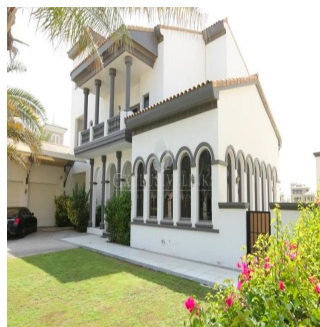

**Jcm Bienes Ra?ces**  
 Jcm Bienes Ra?ces  
 Naucalpan de Juárez, Mexico - Mistsevy Chas

 **+52 55 8421 5859**

Henry Wiltshire International is pleased to present this exclusive luxury villa for sale on Palm Jumeirah. This property is located halfway up the K frond on this iconic development and offers outstanding views of the Dubai Marina Skyline across the vast sea. This Signature Villa sits on a plot size of 13,400 sqft and is the most popular style due to its fantastic open layout and has been well maintained throughout. The villa is arranged over two floors and boasts five bedrooms finished with beautiful interiors, high ceilings and large windows that fill the home with natural light. The ground floor comprises a large modern kitchen and two separate dining areas along with a study overlooking the beautifully landscaped garden & swimming pool. There is a guest bedroom & ensuite with its own side entrance. The master bedroom is located on the first floor with a large balcony and their own en-suites along with the remaining three bedrooms.