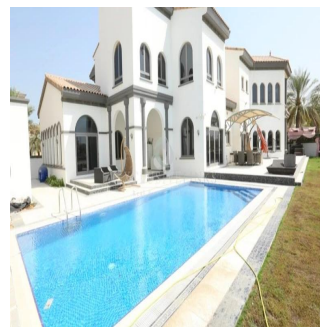

**Jcm Bienes Ra?ces**  
 Jcm Bienes Ra?ces  
 Naucalpan de Juárez, Mexico - Mistsevy Chas

 **+52 55 8421 5859**

Henry Wiltshire International is pleased to present this exclusive luxury villa for sale on Palm Jumeirah. This property is located halfway up the K frond on this iconic development and offers outstanding views of the Dubai Marina Skyline across the vast sea. This Signature Villa sits on a plot size of 13,400 sqft and is the most popular style due to its fantastic open layout and has been well maintained throughout. The villa is arranged over two floors and boasts five bedrooms finished with beautiful interiors, high ceilings and large windows that fill the home with natural light. The ground floor comprises a large modern kitchen and two separate dining areas along with a study overlooking the beautifully landscaped garden & swimming pool. There is a guest bedroom & ensuite with its own side entrance. The master bedroom is located on the first floor with a large balcony and their own en-suites along with the remaining three bedrooms.