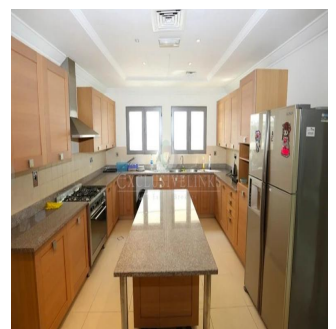

Jcm Bienes Ra?ces
 Jcm Bienes Ra?ces
 Naucalpan de Juárez, Mexico - Mistsevy Chas

+52 55 8421 5859

Henry Wiltshire International is pleased to present this exclusive luxury villa for sale on Palm Jumeirah. This property is located halfway up the K frond on this iconic development and offers outstanding views of the Dubai Marina Skyline across the vast sea. This Signature Villa sits on a plot size of 13,400 sqft and is the most popular style due to its fantastic open layout and has been well maintained throughout. The villa is arranged over two floors and boasts five bedrooms finished with beautiful interiors, high ceilings and large windows that fill the home with natural light. The ground floor comprises a large modern kitchen and two separate dining areas along with a study overlooking the beautifully landscaped garden & swimming pool. There is a guest bedroom & ensuite with its own side entrance. The master bedroom is located on the first floor with a large balcony and their own en-suites along with the remaining three bedrooms.