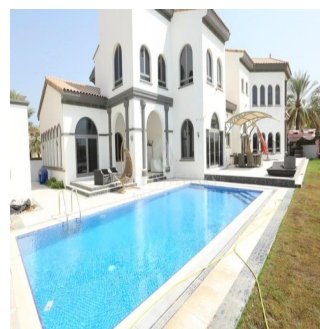

Jcm Bienes Ra?ces
 Jcm Bienes Ra?ces
 Naucalpan de Juárez, Mexico - Mistsevy Chas

+52 55 8421 5859

Henry Wiltshire International is pleased to present this exclusive luxury villa for sale on Palm Jumeirah. This property is located halfway up the K frond on this iconic development and offers outstanding views of the Dubai Marina Skyline across the vast sea. This Signature Villa sits on a plot size of 13,400 sqft and is the most popular style due to its fantastic open layout and has been well maintained throughout. The villa is arranged over two floors and boasts five bedrooms finished with beautiful interiors, high ceilings and large windows that fill the home with natural light. The ground floor comprises a large modern kitchen and two separate dining areas along with a study overlooking the beautifully landscaped garden & swimming pool. There is a guest bedroom & ensuite with its own side entrance. The master bedroom is located on the first floor with a large balcony and their own en-suites along with the remaining three bedrooms.