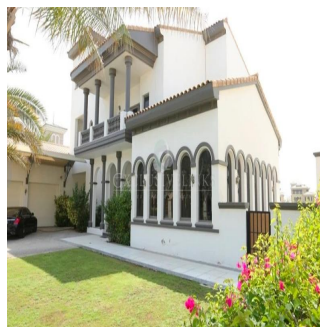

**Jcm Bienes Ra?ces**  
 Jcm Bienes Ra?ces  
 Naucalpan de Juárez, Mexico - Mistsevy Chas

+52 55 8421 5859

Henry Wiltshire International is pleased to present this exclusive luxury villa for sale on Palm Jumeirah. This property is located halfway up the K frond on this iconic development and offers outstanding views of the Dubai Marina Skyline across the vast sea. This Signature Villa sits on a plot size of 13,400 sqft and is the most popular style due to its fantastic open layout and has been well maintained throughout. The villa is arranged over two floors and boasts five bedrooms finished with beautiful interiors, high ceilings and large windows that fill the home with natural light. The ground floor comprises a large modern kitchen and two separate dining areas along with a study overlooking the beautifully landscaped garden & swimming pool. There is a guest bedroom & ensuite with its own side entrance. The master bedroom is located on the first floor with a large balcony and their own en-suites along with the remaining three bedrooms.