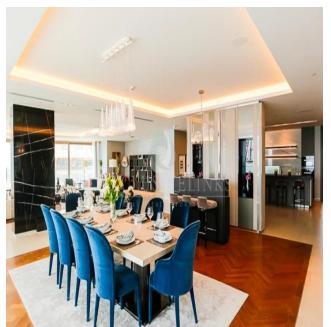

Pentkhaus

Mansion 1 - The Alef Residences

????????-???????????? ???? ?????, Gauteng, ?????????, , ,

TSINA PRODAZHU

\$ 7000000.00

13894 qft kimnaty 4 spal?ni 6 vanni kimnaty

6 poverhy 6 qft zemel?na ploshcha 6 avtomobil?ni mistsya

Jcm Bienes Ra?ces
 Jcm Bienes Ra?ces
 Naucalpan de Juárez, Mexico - Mistsevyv Chas

+52 55 8421 5859

Henry Wiltshire International is please to present to the market Alef Residences a very unique development, with a total of 104 homes spread out over 8 different mansions with each mansion having its own private lobby and 2 elevators servicing a maximum of only 14 apartments with just 2 apartments per floor. The Alef Residences will be serviced by the five star W Hotel Palm Jumeirah that we are building right next door, owners of the Alef Residences will receive VIP access and treatment to all of the amenities in the W Hotel including also room service and housekeeping if required. The W Hotel will have 5 restaurants, 4 bars, 4 swimming pools, roof top sunset bar, gym, spa and VIP rooms that will all be available to the owners of The Henry Wiltshire International Alef Residences on Palm.