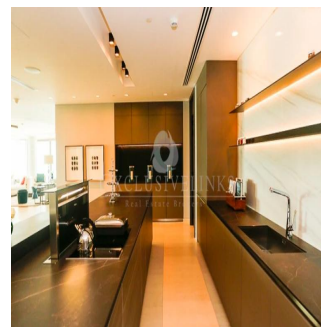

Jcm Bienes Ra?ces
 Jcm Bienes Ra?ces
 Naucalpan de Juárez, Mexico - Mistsevvy Chas

+52 55 8421 5859

Henry Wiltshire International is please to present to the market Alef Residences a very unique development, with a total of 104 homes spread out over 8 different mansions with each mansion having its own private lobby and 2 elevators servicing a maximum of only 14 apartments with just 2 apartments per floor. The Alef Residences will be serviced by the five star W Hotel Palm Jumeirah that we are building right next door, owners of the Alef Residences will receive VIP access and treatment to all of the amenities in the W Hotel including also room service and housekeeping if required. The W Hotel will have 5 restaurants, 4 bars, 4 swimming pools, roof top sunset bar, gym, spa and VIP rooms that will all be available to the owners of The Henry Wiltshire International Alef Residences on Palm.