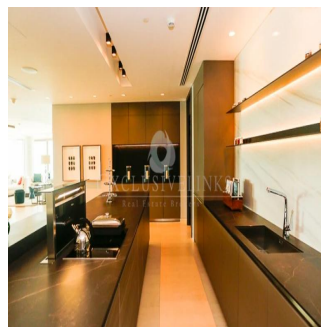

Jcm Bienes Ra?ces
 Jcm Bienes Ra?ces
 Naucalpan de Juárez, Mexico - Mistsevyv Chas

+52 55 8421 5859

Henry Wiltshire International is please to present to the market Alef Residences a very unique development, with a total of 104 homes spread out over 8 different mansions with each mansion having its own private lobby and 2 elevators servicing a maximum of only 14 apartments with just 2 apartments per floor. The Alef Residences will be serviced by the five star W Hotel Palm Jumeirah that we are building right next door, owners of the Alef Residences will receive VIP access and treatment to all of the amenities in the W Hotel including also room service and housekeeping if required. The W Hotel will have 5 restaurants, 4 bars, 4 swimming pools, roof top sunset bar, gym, spa and VIP rooms that will all be available to the owners of The Henry Wiltshire International Alef Residences on Palm.