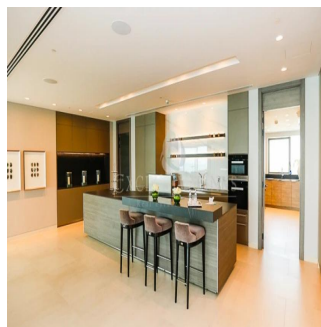

Jcm Bienes Ra?ces
 Jcm Bienes Ra?ces
 Naucalpan de Juárez, Mexico - Mistsevyv Chas

+52 55 8421 5859

Henry Wiltshire International is please to present to the market Alef Residences a very unique development, with a total of 104 homes spread out over 8 different mansions with each mansion having its own private lobby and 2 elevators servicing a maximum of only 14 apartments with just 2 apartments per floor. The Alef Residences will be serviced by the five star W Hotel Palm Jumeirah that we are building right next door, owners of the Alef Residences will receive VIP access and treatment to all of the amenities in the W Hotel including also room service and housekeeping if required. The W Hotel will have 5 restaurants, 4 bars, 4 swimming pools, roof top sunset bar, gym, spa and VIP rooms that will all be available to the owners of The Henry Wiltshire International Alef Residences on Palm.