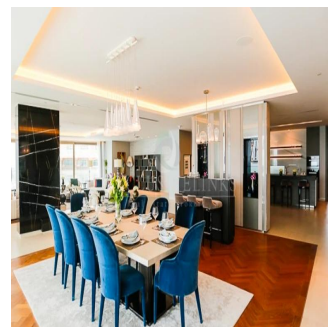

Pentkhaus

Mansion 1 - The Alef Residences

????????-???????????? ???? ?????, Gauteng, ?????????, , , ,

TSINA PRODAZHU

USD 70000000.00

- 13894 qft
- kimnaty
- 4 spal?ni
- 6 vanni kimnaty
- 6 poverhy
- 6 qft zemel?na ploshcha
- 6 avtomobil?ni mistsya

Jcm Bienes Ra?ces
 Jcm Bienes Ra?ces
 Naucalpan de Juárez, Mexico - Mistsevvy Chas

+52 55 8421 5859

Henry Wiltshire International is please to present to the market Alef Residences a very unique development, with a total of 104 homes spread out over 8 different mansions with each mansion having its own private lobby and 2 elevators servicing a maximum of only 14 apartments with just 2 apartments per floor. The Alef Residences will be serviced by the five star W Hotel Palm Jumeirah that we are building right next door, owners of the Alef Residences will receive VIP access and treatment to all of the amenities in the W Hotel including also room service and housekeeping if required. The W Hotel will have 5 restaurants, 4 bars, 4 swimming pools, roof top sunset bar, gym, spa and VIP rooms that will all be available to the owners of The Henry Wiltshire International Alef Residences on Palm.