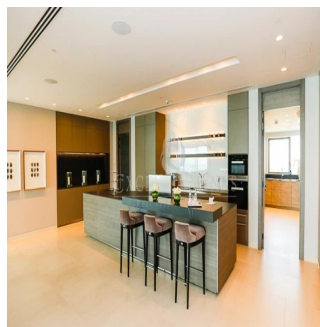

Jcm Bienes Ra?ces
 Jcm Bienes Ra?ces
 Naucalpan de Juárez, Mexico - Mistsevvy Chas

+52 55 8421 5859

Henry Wiltshire International is please to present to the market Alef Residences a very unique development, with a total of 104 homes spread out over 8 different mansions with each mansion having its own private lobby and 2 elevators servicing a maximum of only 14 apartments with just 2 apartments per floor. The Alef Residences will be serviced by the five star W Hotel Palm Jumeirah that we are building right next door, owners of the Alef Residences will receive VIP access and treatment to all of the amenities in the W Hotel including also room service and housekeeping if required. The W Hotel will have 5 restaurants, 4 bars, 4 swimming pools, roof top sunset bar, gym, spa and VIP rooms that will all be available to the owners of The Henry Wiltshire International Alef Residences on Palm.