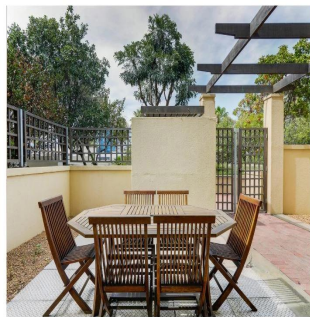

# Perfect 2 Bedroom Garden Apartment For Sale In Waterfront

????????-????????????????????????????, Gauteng, Sandton, , , 8001,

TSINA PRODAZHU

**USD 1131500.00**

- 🏠 154 qm
- 🏠 4 kimnaty
- 🛏 2 spal?ni
- 🚿 2 vanni kimnaty
- 🏠 2 poverhy
- 📐 2 qm zemel?na ploshcha
- 🚗 2 avtomobil?ni mistsy

**Johannes Lategan**  
 Village N Life Realty  
 Cape Town, South Africa - Mistsevy Chas

+27 825541741

**PERFECT GARDEN APARTMENT** One of the most spectacular well-appointed corner garden apartments within the V&A Marina. This spacious apartment comes with 2 luxurious bright and airy en-suite bedrooms leading onto the outside terraces. Easy flow open plan lounge / dining area leading to magnificent outside terrace which is great for entertaining and boasting views of the canal. The apartment is ideal for an easy private lifestyle with a homely feel. 24hr Security in a gated community offers peace of mind. Two parking bays and a store room. A short walk through this secure estate along gently lit landscaped walkways finds you in the heart of the V&A Waterfront, exciting shopping and entertainment venues are intermingled with imaginative office locations, world-class hotels and luxury apartments in the residential Marina with 5 swimming pools on the Estate. The V&A Marina is situated between Robben Island and Table Mountain in the heart of Cape Town's working harbour, the V&A Waterfront has become South Africa's most visited destination. Set against a backdrop of magnificent sea, harbour and mountain views. The famous V&A Marina meets all the requirements of great investment properties, which makes this development stand apart. Waterfront properties for sale in Cape Town are rare and highly valued, among the highest returns in South Africa. Potential tourist revenue could be earned from properties as well as the benefit of personal occupation.