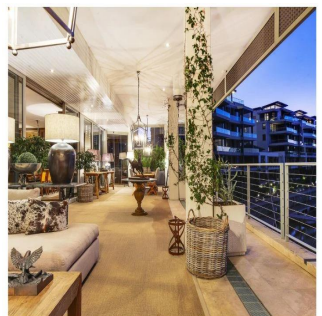

Pentkhaus

Prestigious 3 Bedroom Apartment For Sale In Waterfront

????????-????????????????????????????, Gauteng, Sandton, , , 8001,

TSINA PRODAZHU

\$ 3883000.00

- 🏠 491 qm
- 🏠 6 kimnaty
- 🛏️ 3 spal?ni
- 🕒 3 vanni kimnaty
- 🏠 3 poverhy
- 📐 3 qm zemel?na ploshcha
- 🚗 3 avtomobil?ni mistsy

Johannes Lategan
 Village N Life Realty
 Cape Town, South Africa - Mistsevy Chas

+27 825541741

PALATIAL WATERFRONT PALACE The most sought after address and prestigious building on the water's edge within the exclusive V&A Marina Development. With only one apartment per floor and its own private entrance you will ooh and aah until your voice fails with this masterpiece. This spacious palatial masterpiece comes with 3 large en-suite bedrooms, 2 lounge areas, entrance hall, study, state of the art kitchen, separate scullery, large luxurious entertainment area overlooking the world famous majestic Front Yacht Basin, nestled between the One Only and Cape Grace hotel. Fireplace, wooden smoked oak flooring throughout the apartment, Marina views from every bedroom, double garaging, storeroom and parking bay. A unique offering for the rich and famous.