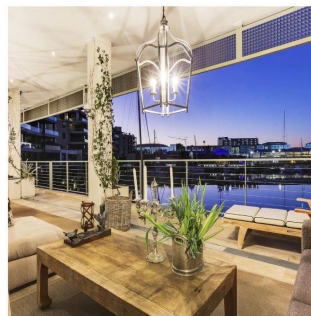

Pentkhaus

Prestigious 3 Bedroom Apartment For Sale In Waterfront

????????-????????????????????????????, Gauteng, Sandton, , , 8001,

TSINA PRODAZHU

\$ 3883000.00

- 🏠 491 qm
- 🏠 6 kimnaty
- 🛏️ 3 spal?ni
- 🕒 3 vanni kimnaty
- 🏠 3 poverhy
- 📐 3 qm zemel?na ploshcha
- 🚗 3 avtomobil?ni mistsy

Johannes Lategan
 Village N Life Realty
 Cape Town, South Africa - Mistsevy Chas

+27 825541741

PALATIAL WATERFRONT PALACE The most sought after address and prestigious building on the water's edge within the exclusive V&A Marina Development. With only one apartment per floor and its own private entrance you will ooh and aah until your voice fails with this masterpiece. This spacious palatial masterpiece comes with 3 large en-suite bedrooms, 2 lounge areas, entrance hall, study, state of the art kitchen, separate scullery, large luxurious entertainment area overlooking the world famous majestic Front Yacht Basin, nestled between the One Only and Cape Grace hotel. Fireplace, wooden smoked oak flooring throughout the apartment, Marina views from every bedroom, double garaging, storeroom and parking bay. A unique offering for the rich and famous.