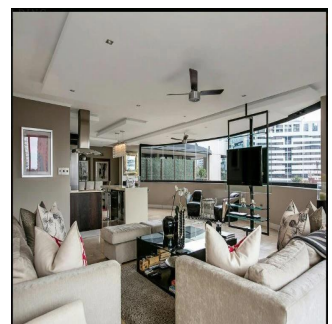

**Nelson Ferreira**  
Pam Golding Properties Hyde Park  
Sandton, South Africa - Mistsevy Chas

☎ 27 82 600 4455

Exquisite and Exclusive City Apartment You'll be wowed from the moment you enter this exquisite penthouse apartment erected on the Sandton Skyline. The apartment is a contemporary mix of city skyline and glossy sophistication, married to the earthy colours of Africa and rich in comfort and calm. Fixtures and fittings have been selected to meet the most demanding & discerning of tastes and bespoke styling makes this property unique in every way. 3 open-plan receptions rooms and ultra-modern gourmet kitchen gaze onto 180 degree views of the Sandton skyline. All four bedrooms are spacious with custom cabinetry, and king sized beds. 2 are en-suite while the other two share a bathroom. The professionally interior decorated furnishings are an option at no additional cost. Gautrain Station and Sandton City are a mere 500m away. Security is excellent, as is maintenance of the complex which offers a fully equipped gym, indoor heated pool, steam room, boardroom and 24hr concierge. 2 basement parking bays, and in a wonderful building complete this picture. Come and view it, the pictures just don't do it justice!