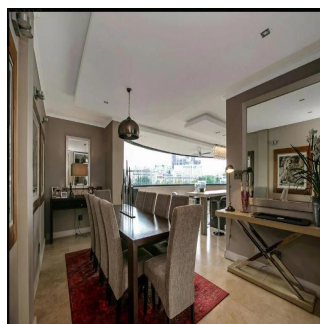

**Nelson Ferreira**  
Pam Golding Properties Hyde Park  
Sandton, South Africa - Mistsevy Chas

☎ 27 82 600 4455

Exquisite and Exclusive City Apartment You'll be wowed from the moment you enter this exquisite penthouse apartment erected on the Sandton Skyline. The apartment is a contemporary mix of city skyline and glossy sophistication, married to the earthy colours of Africa and rich in comfort and calm. Fixtures and fittings have been selected to meet the most demanding & discerning of tastes and bespoke styling makes this property unique in every way. 3 open-plan receptions rooms and ultra-modern gourmet kitchen gaze onto 180 degree views of the Sandton skyline. All four bedrooms are spacious with custom cabinetry, and king sized beds. 2 are en-suite while the other two share a bathroom. The professionally interior decorated furnishings are an option at no additional cost. Gautrain Station and Sandton City are a mere 500m away. Security is excellent, as is maintenance of the complex which offers a fully equipped gym, indoor heated pool, steam room, boardroom and 24hr concierge. 2 basement parking bays, and in a wonderful building complete this picture. Come and view it, the pictures just don't do it justice!