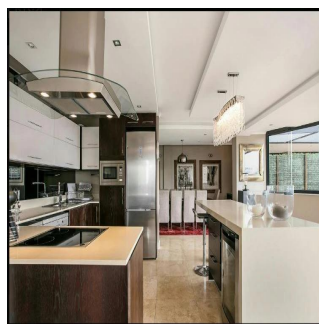

**Nelson Ferreira**  
Pam Golding Properties Hyde Park  
Sandton, South Africa - Mistsevy Chas

☎ 27 82 600 4455

Exquisite and Exclusive City Apartment You'll be wowed from the moment you enter this exquisite penthouse apartment erected on the Sandton Skyline. The apartment is a contemporary mix of city skyline and glossy sophistication, married to the earthy colours of Africa and rich in comfort and calm. Fixtures and fittings have been selected to meet the most demanding & discerning of tastes and bespoke styling makes this property unique in every way. 3 open-plan receptions rooms and ultra-modern gourmet kitchen gaze onto 180 degree views of the Sandton skyline. All four bedrooms are spacious with custom cabinetry, and king sized beds. 2 are en-suite while the other two share a bathroom. The professionally interior decorated furnishings are an option at no additional cost. Gautrain Station and Sandton City are a mere 500m away. Security is excellent, as is maintenance of the complex which offers a fully equipped gym, indoor heated pool, steam room, boardroom and 24hr concierge. 2 basement parking bays, and in a wonderful building complete this picture. Come and view it, the pictures just don't do it justice!