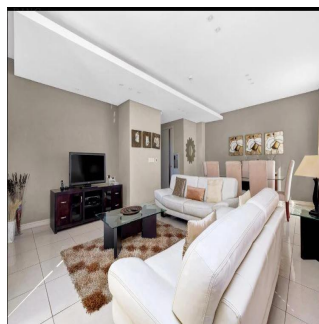

2 poverhy 2 qm zemel?na ploshcha 2 avtomobil?ni mistsya

Nelson Ferreira

Pam Golding Properties Hyde Park
Sandton, South Africa - Mistsevy Chas

27 82 600 4455

Executive living The Regent offers secure executive living at its very best. This spacious 2 bed 2.5 bath north facing lock up and go apartment is the ideal home for the person wanting all the conveniences of modern life without hassles. Excellent security with lift access straight into the apartment plus concierge, gym, spa, meeting rooms and restaurant. Invest in this superb lifestyle offering.