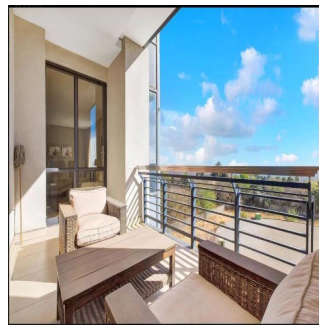

Pentkhaus

Executive 2 Bedroom Apartment For Sale In Morningside, Sandton

????????-???????????? ???? ??????, Gauteng, Sandton, , , 2057,

TSINA PRODAZHU

USD 384450.00

- 149 qm
- 4 kimnaty
- 2 spal?ni
- 2 vanni kimnaty
- 2 poverhy
- 2 qm zemel?na ploshcha
- 2 avtomobil?ni mistsya

Nelson Ferreira

Pam Golding Properties Hyde Park
Sandton, South Africa - Mistsevy Chas

27 82 600 4455

Executive living The Regent offers secure executive living at its very best. This spacious 2 bed 2.5 bath north facing lock up and go apartment is the ideal home for the person wanting all the conveniences of modern life without hassles. Excellent security with lift access straight into the apartment plus concierge, gym, spa, meeting rooms and restaurant. Invest in this superb lifestyle offering.