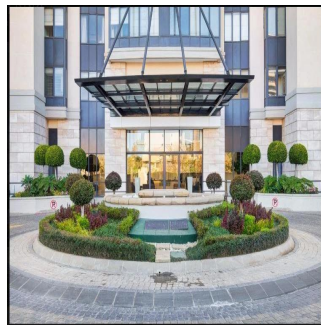

Pentkhaus

Executive 2 Bedroom Apartment For Sale In Morningside, Sandton

????????-???????????? ???? ??????, Gauteng, Sandton, , , 2057,

TSINA PRODAZHU

USD 384450.00

- 149 qm
- 4 kimnaty
- 2 spal?ni
- 2 vanni kimnaty
- 2 poverhy
- 2 qm zemel?na ploshcha
- 2 avtomobil?ni mistsya

Nelson Ferreira

Pam Golding Properties Hyde Park
Sandton, South Africa - Mistsevy Chas

27 82 600 4455

Executive living The Regent offers secure executive living at its very best. This spacious 2 bed 2.5 bath north facing lock up and go apartment is the ideal home for the person wanting all the conveniences of modern life without hassles. Excellent security with lift access straight into the apartment plus concierge, gym, spa, meeting rooms and restaurant. Invest in this superb lifestyle offering.