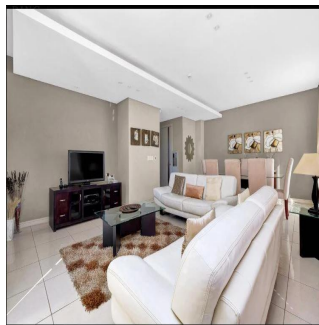

Nelson Ferreira

Pam Golding Properties Hyde Park
Sandton, South Africa - Mistsevy Chas

27 82 600 4455

Executive living The Regent offers secure executive living at its very best. This spacious 2 bed 2.5 bath north facing lock up and go apartment is the ideal home for the person wanting all the conveniences of modern life without hassles. Excellent security with lift access straight into the apartment plus concierge, gym, spa, meeting rooms and restaurant. Invest in this superb lifestyle offering.