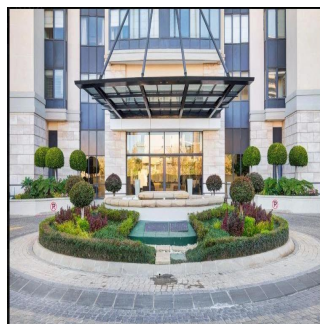

Pentkhaus

Executive 2 Bedroom Apartment For Sale In Morningside, Sandton

????????-???????????? ???? ??????, Gauteng, Sandton, , , 2057,

TSINA PRODAZHU

USD 384450.00

149 qm 4 kimnaty 2 spal?ni 2 vanni kimnaty

2 poverhy 2 qm zemel?na ploshcha 2 avtomobil?ni mistsya

Nelson Ferreira

Pam Golding Properties Hyde Park
Sandton, South Africa - Mistsevy Chas

27 82 600 4455

Executive living The Regent offers secure executive living at its very best. This spacious 2 bed 2.5 bath north facing lock up and go apartment is the ideal home for the person wanting all the conveniences of modern life without hassles. Excellent security with lift access straight into the apartment plus concierge, gym, spa, meeting rooms and restaurant. Invest in this superb lifestyle offering.