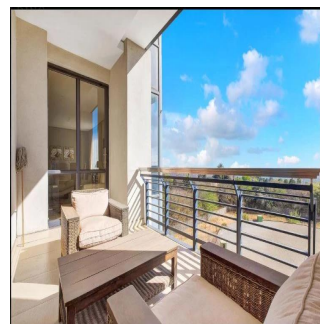

Pentkhaus

Executive 2 Bedroom Apartment For Sale In Morningside, Sandton

????????-???????????? ???? ??????, Gauteng, Sandton, , , 2057,

TSINA PRODAZHU

USD 384450.00

149 qm 4 kimnaty 2 spal?ni 2 vanni kimnaty

2 poverhy 2 qm zemel?na ploshcha 2 avtomobil?ni mistsya

Nelson Ferreira

Pam Golding Properties Hyde Park
Sandton, South Africa - Mistsevy Chas

27 82 600 4455

Executive living The Regent offers secure executive living at its very best. This spacious 2 bed 2.5 bath north facing lock up and go apartment is the ideal home for the person wanting all the conveniences of modern life without hassles. Excellent security with lift access straight into the apartment plus concierge, gym, spa, meeting rooms and restaurant. Invest in this superb lifestyle offering.