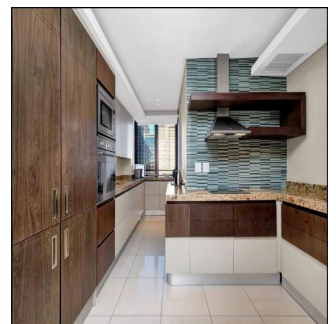

2 poverhy 2 qm zemel?na ploshcha 2 avtomobil?ni mistsya

Nelson Ferreira

Pam Golding Properties Hyde Park
Sandton, South Africa - Mistsevy Chas

27 82 600 4455

Executive living The Regent offers secure executive living at its very best. This spacious 2 bed 2.5 bath north facing lock up and go apartment is the ideal home for the person wanting all the conveniences of modern life without hassles. Excellent security with lift access straight into the apartment plus concierge, gym, spa, meeting rooms and restaurant. Invest in this superb lifestyle offering.