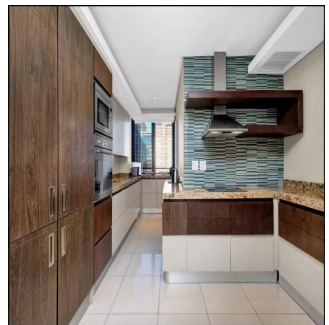

Nelson Ferreira

Pam Golding Properties Hyde Park
Sandton, South Africa - Mistsevy Chas

27 82 600 4455

Executive living The Regent offers secure executive living at its very best. This spacious 2 bed 2.5 bath north facing lock up and go apartment is the ideal home for the person wanting all the conveniences of modern life without hassles. Excellent security with lift access straight into the apartment plus concierge, gym, spa, meeting rooms and restaurant. Invest in this superb lifestyle offering.