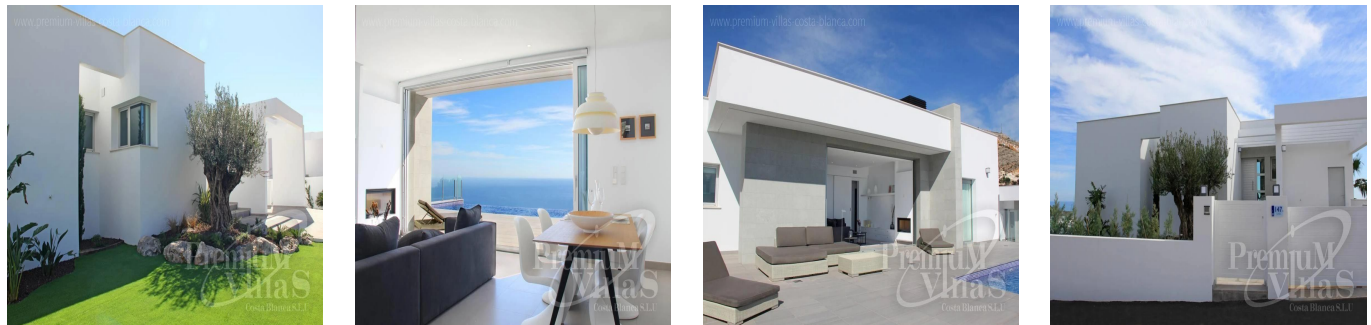

Pentkhaus

# Exclusive Villas Under Construction In Cumbre Del Sol With Sea View

????????? ?????????? ??????????, ??????, ??????, , , 03726,

TSINA PRODAZHU

? **690000.00**

- 354 qm
- 4 kimnaty
- 3 spal?ni
- 2 vanni kimnaty
- 2 poverhy
- 2 qm zemel?na ploshcha
- 2 avtomobil?ni mistsya

**Daniel Jungwirth**  
 Premium Villas Costa Blanca  
 Altea, Spain - Mistsevy Chas

+34 965 848 454

Luxury villas, currently under construction, situated in Cumbre del Sol, residential estate in Benitachell, between Javea and Moraira on the northern Costa Blanca. We can guarantee modern design and materials of high quality. All properties are divided into two levels with 3 bedrooms and 2 bathrooms (master bedroom en-suite bathroom and wardrobes), spacious living room, fully equipped kitchen, laundry room and covered parking. A large terrace on 77.60sqm with private infinity edge swimming pool and lovely views over the Mediterranean. The villa has an open plan semi-basement with an area of ??80.85sqm that can be converted into a bedroom, gym, studio apartment etc.. Each villa has south-east location with stunning sea views. Area on plot and price ranges. For more information, call us or ask for an appointment.