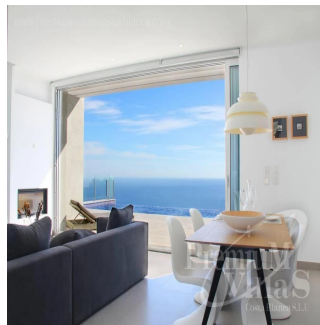

Pentkhaus

Exclusive Villas Under Construction In Cumbre Del Sol With Sea View

????????? ?????????? ??????????, ??????, ??????, , , 03726,

TSINA PRODAZHU

EUR 690000.00

- 354 qm
- 4 kimnaty
- 3 spal?ni
- 2 vanni kimnaty
- 2 poverhy
- 2 qm zemel?na ploshcha
- 2 avtomobil?ni mistsya

Daniel Jungwirth
Premium Villas Costa Blanca
Altea, Spain - Mistsevy Chas

+34 965 848 454

Luxury villas, currently under construction, situated in Cumbre del Sol, residential estate in Benitachell, between Javea and Moraira on the northern Costa Blanca. We can guarantee modern design and materials of high quality. All properties are divided into two levels with 3 bedrooms and 2 bathrooms (master bedroom en-suite bathroom and wardrobes), spacious living room, fully equipped kitchen, laundry room and covered parking. A large terrace on 77.60sqm with private infinity edge swimming pool and lovely views over the Mediterranean. The villa has an open plan semi-basement with an area of ??80.85sqm that can be converted into a bedroom, gym, studio apartment etc.. Each villa has south-east location with stunning sea views. Area on plot and price ranges. For more information, call us or ask for an appointment.