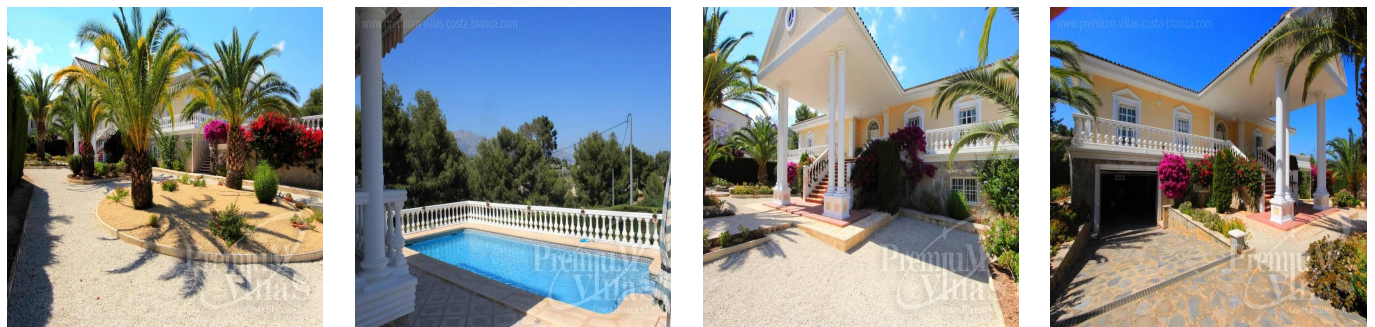

# Colonial-Style Villa In Alfaz Del Pi Near The Center

????????? ?????????? ??????????, ??????, ??????, , , ,

TSINA PRODAZHU

**EUR 640000.00**

- 🏠 578 qm
- 📏 5 kimnaty
- 🚗 4 spal?ni
- 🕒 4 vanni kimnaty
- 🏠 4 poverhy
- 📐 4 qm zemel?na ploshcha
- 🚗 4 avtomobil?ni mistsya

**Daniel Jungwirth**  
Premium Villas Costa Blanca  
Altea, Spain - Mistsevyv Chas

 +34 965 848 454

In a residential and green surrounding in Alfaz del Pi, near the Norwegian school, you can find this stylish villa in a dead end street. The classy covered entrance of the villa leads to the hall with the big living room with open fire and separate dining room on the right of the hall. The kitchen has the same spacious set up and is equipped. At the same level there are two spacious bedrooms with bathroom en suite and another bedroom with separate bathroom. All rooms on this level are adjacent to the covered balcony that surrounds the villa. The stairs in the home lead to the laundry, storage and to the garage downstairs that can easily have three cars parked and another two cars and has as well one of the entrances to the guest apartment. It offers an open kitchen, spacious living room, bedroom with bathroom and extra storage for their guests. Besides, the apartment is just next to the big swimming pool and sun terrace. The garden has been landscaped with care and fits very well with the classy style of the villa and lies next to a green area. This property has impressive views to the mountains and the nearby villages and it has a very central location. Extras utility room, wine cellar, alarm system, , guest apartment, garden irrigation , automatic garage doors, summer kitchen, electric gate, fireplace, garage, good access and infrastructure, independent apartment, laundry room, wine cellar