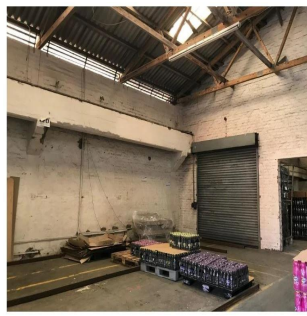

 41 793852365

-  1258 qm
-  kimnaty
-  spal?ni
-  vanni kimnaty
-  poverhy
-  qm zemel?na ploshcha
-  avtomobil?ni mistsya

WAREHOUSE FOR SALE IN PAARDEN EILAND Premium industrial building available for sale in Paarden Eiland, Cape Town. The light industrial manufacturing warehouse is approximately 5 metres to the eaves and access via 1x steel roller shutter door. The double storey air-conditioned office component available with ablution facilities, a kitchenette and are air-conditioned. Two yard areas available and off-street parking for staff and customers.