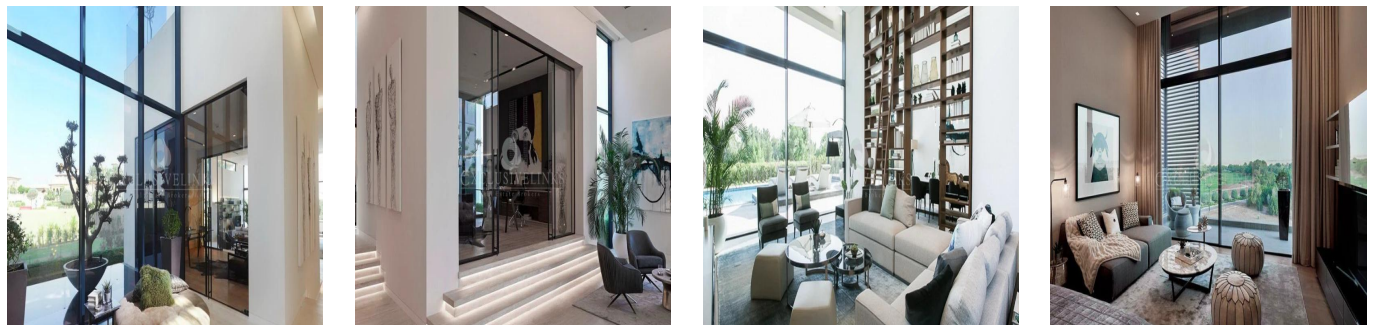

Jcm Bienes Ra?ces
 Jcm Bienes Ra?ces
 Naucalpan de Juárez, Mexico - Mistsevy Chas

+52 55 8421 5859

A five-star property, in a five-star residential golf destination. These luxurious villas in Dubai are near completion in Jumeirah Golf Estates (JGE) There are only 20 of these exclusive homes located right next to the country club which creates a luxury lifestyle experience within the homes of a residential community. With more than 16500 sqft of built-up area, each six bedroom villa has been designed with meticulous attention to detail. Each villa features an extensive basement, which includes air-conditioned parking for up to five cars and three additional floors serviced by an elevator leading to the Penthouse Suite on the second floor, with its stunning views of the city and golf course. Other key features include Private Swimming Pool Smart Home System Featured Staircase & Passenger Lift Accommodation for up to 5 Staff Home Cinema & basement entertainment hub Central Solar Hot Water System