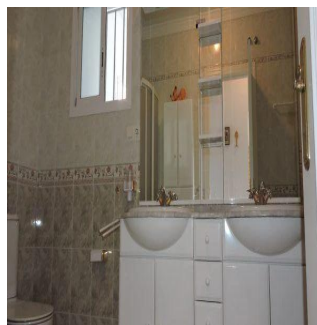

Pentkhaus

Amazing Town Villa With Stunning Sea Views

, , 29793,

TSINA PRODAZHU

? 399000.00

293 qm
5 kimnaty
4 spal?ni
2 vanni kimnaty

2 poverhy
2 qm zemel?na ploshcha
2 avtomobil?ni mistsya

**INMUEBLES
PREMIUM
CDMX**

Jorge Gamboa

Inmuebles Premium Cdmx

Ciudad de México, Mexico - Mistsevy Chas

+52 5562462457

Spectacular town villa in a select urbanization close to the Mediterranean coast with stunning sea views and mature lush gardens.

Accommodation This gorgeous property has approx. 293 m2 accommodation and is currently divided into two self-contained apartments. The first floor comprising a spacious open plan living / diner with American style fully fitted kitchen, two good sized bedrooms, a family bathroom with bathtub and shower, plus a garage. Steps from the front garden lead down to the ground floor which also has an open plan living space, fitted kitchen, two bedrooms and a large utility room. Features The property is presented in superb order and benefits from a fireplace with pellet burner stove on the first floor, a dressing room in one of the bedrooms, automatic irrigation system and low maintenance windows. There is an air conditioning unit on each floor, two electric water heaters, mains water and electricity, internet and a security alarm system. Exterior Both levels have beautiful wrap-around terraces, one of which has been enclosed and creates a superb sun room perfect for admiring the lovely sea views. The surrounding lawns create lovely spots for soaking up the sun and the terracing around the 6mt x 4mt swimming pool is ideal for al fresco dining. Furthermore there is a covered area, which would be perfect for creating an outside kitchen / bar. The plot is approx. 500 m2.

Dostupnyy Z: 15.05.2019