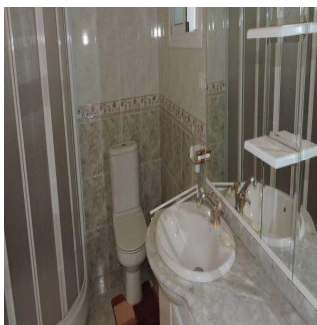

Pentkhaus

Amazing Town Villa With Stunning Sea Views

, , 29793,

TSINA PRODAZHU

? 399000.00

293 qm
5 kimnaty
4 spal?ni
2 vanni kimnaty

2 poverhy
2 qm zemel?na ploshcha
2 avtomobil?ni mistsya

**INMUEBLES
PREMIUM
CDMX**

Jorge Gamboa

Inmuebles Premium Cdmx

Ciudad de México, Mexico - Mistsevy Chas

+52 5562462457

Spectacular town villa in a select urbanization close to the Mediterranean coast with stunning sea views and mature lush gardens.

Accommodation This gorgeous property has approx. 293 m2 accommodation and is currently divided into two self-contained apartments. The first floor comprising a spacious open plan living / diner with American style fully fitted kitchen, two good sized bedrooms, a family bathroom with bathtub and shower, plus a garage. Steps from the front garden lead down to the ground floor which also has an open plan living space, fitted kitchen, two bedrooms and a large utility room. Features The property is presented in superb order and benefits from a fireplace with pellet burner stove on the first floor, a dressing room in one of the bedrooms, automatic irrigation system and low maintenance windows. There is an air conditioning unit on each floor, two electric water heaters, mains water and electricity, internet and a security alarm system. Exterior Both levels have beautiful wrap-around terraces, one of which has been enclosed and creates a superb sun room perfect for admiring the lovely sea views. The surrounding lawns create lovely spots for soaking up the sun and the terracing around the 6mt x 4mt swimming pool is ideal for al fresco dining. Furthermore there is a covered area, which would be perfect for creating an outside kitchen / bar. The plot is approx. 500 m2.

Dostupnyy Z: 15.05.2019