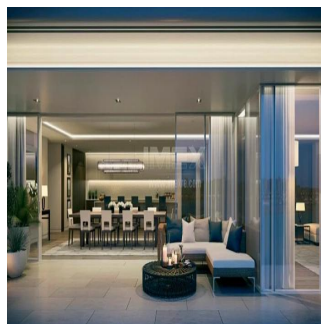

Dostupnyy Z: 01.01.1970

Poverkh: 4 Poverkhy: 4 Rik Pobudovy: 2017 Avtomobil?Ni Mistysya: 4

Rik Pobudovy: 2017

Typ: Ofis

Surrounded by the Gulf, The Alef Residences is situated on the West Crescent of Palm Jumeirah, covering 46840 sq m, all serviced by W – The Palm. Everything is within reach, shopping, dining, even access routes as far as the airport are effortless.