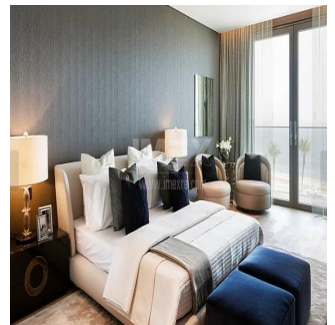

Pentkhaus

High End 2 Bedroom Hotel Apartment Alef Residences | Palm Jumeirah

TSINA PRODAZHU

\$ 4083000.00

- 446 qm
- kimnaty
- 2 spal?ni
- 2 vanni kimnaty
- 2 poverhy
- 2 qm zemel?na ploshcha
- 2 avtomobil?ni mistsya

Pgs Realty
Pgs Realty
Panamá, Panama - Mistsevyy Chas

+507 391-8878

Purchase one of 104 homes located in eight mansions featuring their own dedicated lobbies and private elevators on the western Crescent of Palm Jumeirah, the hottest high-end Dubai location. Ultra-premium fully-serviced 5 star apartments for investments and for comfort living. Up to 8 per cent annual ROI Lease Management Property Management Quality House-keeping Private Club 104 with 5-star VIP Service Seaview and 500-meters-long Private Beach Philippe Starck mixers Floor-to-ceiling Glass windows Private Beach Cabanas Landscaped Gardens Huge Wraparound Balconies

Dostupnyy Z: 01.01.1970

Poverkh: 4 Poverkhy: 4 Rik Pobudovy: 2017 Avtomobil?Ni Mistsya: 4 Rik Pobudovy: 2017 Typ: Ofis

Built from the first letter of the Arabic alphabet, The Alef, meaning 'first and foremost' signifies a point of infinite possibility. Born out of a desire to redefine luxury, it represents a physical space premium to its core, and a quality of living beyond all else. The Alef brand is truly the first of its kind – through design, space, location, and genuine lifestyle experiences. Surrounded by the Gulf, The Alef Residences is situated on the West Crescent of Palm Jumeirah, covering 46840 sq m, all serviced by W – The Palm. Everything is within reach, shopping, dining, even access routes as far as the airport are effortless.