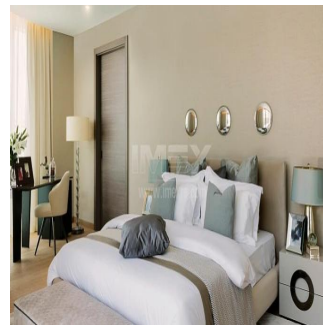

Pentkhaus

High End 2 Bedroom Hotel Apartment Alef Residences | Palm Jumeirah

TSINA PRODAZHU

\$ 4083000.00

- 446 qm
- kimnaty
- 2 spal?ni
- 2 vanni kimnaty
- 2 poverhy
- 2 qm zemel?na ploshcha
- 2 avtomobil?ni mistsya

Pgs Realty
Pgs Realty
Panamá, Panama - Mistsevyy Chas

+507 391-8878

Purchase one of 104 homes located in eight mansions featuring their own dedicated lobbies and private elevators on the western Crescent of Palm Jumeirah, the hottest high-end Dubai location. Ultra-premium fully-serviced 5 star apartments for investments and for comfort living. Up to 8 per cent annual ROI Lease Management Property Management Quality House-keeping Private Club 104 with 5-star VIP Service Seaview and 500-meters-long Private Beach Philippe Starck mixers Floor-to-ceiling Glass windows Private Beach Cabanas Landscaped Gardens Huge Wraparound Balconies

Dostupnyy Z: 01.01.1970

Poverkh: 4 Poverkhy: 4 Rik Pobudovy: 2017 Avtomobil?Ni Mistsya: 4 Rik Pobudovy: 2017 Typ: Ofis

Built from the first letter of the Arabic alphabet, The Alef, meaning 'first and foremost' signifies a point of infinite possibility. Born out of a desire to redefine luxury, it represents a physical space premium to its core, and a quality of living beyond all else. The Alef brand is truly the first of its kind – through design, space, location, and genuine lifestyle experiences. Surrounded by the Gulf, The Alef Residences is situated on the West Crescent of Palm Jumeirah, covering 46840 sq m, all serviced by W – The Palm. Everything is within reach, shopping, dining, even access routes as far as the airport are effortless.