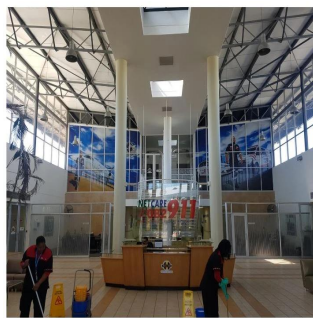

Ibarra Valdez
Ibarra Valdez Real Estate
Ciudad de México, Mexico - Mistsevy Chas

[+52 55-88527336](tel:+525588527336)

MAGNIFICENT OFFICES WITH GREAT HIGHWAY FRONTAGE Superb corporate offices with storage space or extra basement parking available for sale or to let. Well located in Waterfall, Midrand with easy access to the N1 highway and major arterial routes. In close proximity to all amenities at Mall of Africa. The premises offer great highway exposure! This stand alone building comprises 2534m2 of office space including generous balcony space on each side of the building as well as a canteen with a large kitchen and pause areas. In addition, the building features 1930m2 of storage / basement parking area which is serviced by two roller doors as well as training and service rooms and store rooms. Please contact me for further options or to arrange a viewing.