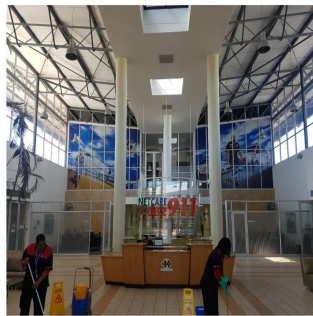

Ibarra Valdez
Ibarra Valdez Real Estate
Ciudad de México, Mexico - Mistsevy Chas

+52 55-88527336

MAGNIFICENT OFFICES WITH GREAT HIGHWAY FRONTAGE Superb corporate offices with storage space or extra basement parking available for sale or to let. Well located in Waterfall, Midrand with easy access to the N1 highway and major arterial routes. In close proximity to all amenities at Mall of Africa. The premises offer great highway exposure! This stand alone building comprises 2534m2 of office space including generous balcony space on each side of the building as well as a canteen with a large kitchen and pause areas. In addition, the building features 1930m2 of storage / basement parking area which is serviced by two roller doors as well as training and service rooms and store rooms. Please contact me for further options or to arrange a viewing.