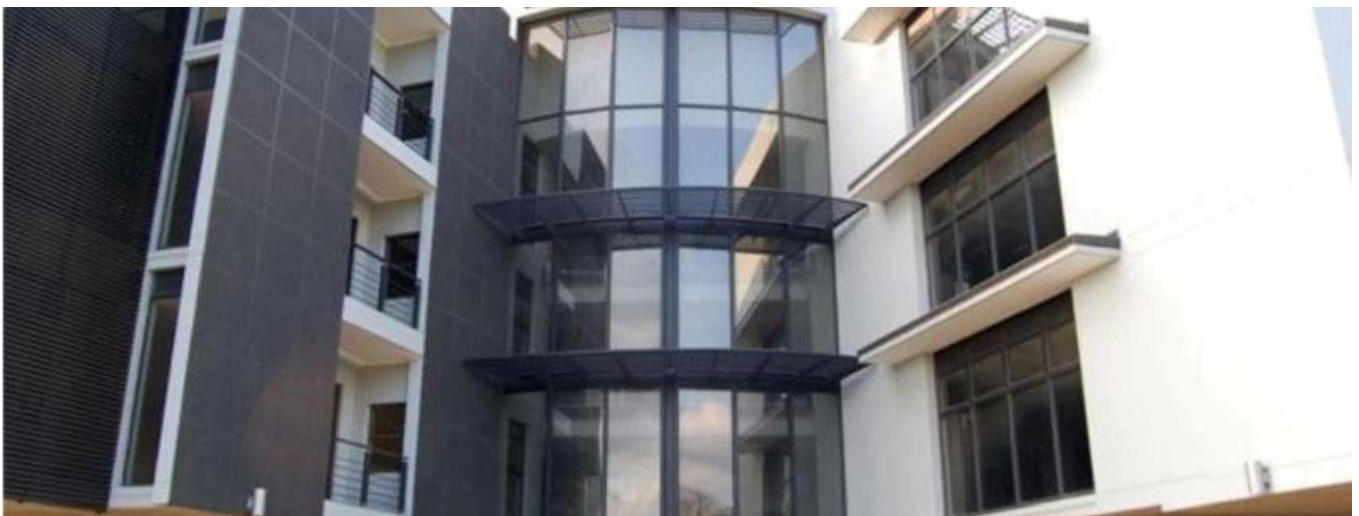

PRIME SECTIONAL TITLE OFFICE BUILDING This prime sectional title office building which consists of 3 352sqm A-grade offices over 3 floors, with 115 parking bays, is for sale in Riverhorse. There is elevator and stair access to the office floors, all of which have spacious balconies for staff pause areas. The building has 24 hours security. Situated in the commercial node of Riverhorse Valley, the building is adjacent to the N2 freeway and has easy access to public transport. This building also boasts river frontage. Contact me now to view!