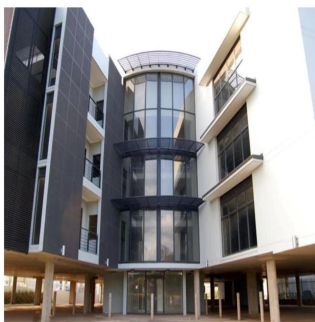

Pentkhaus

Prime Office Building For Sale In Riverhorse Valley

??'?????? ???? ?????, ?????, ?????, , , 4037,

TSINA PRODAZHU

\$ 3119900.00

4480 qm kimnaty spal?ni vanni kimnaty

poverhy qm zemel?na ploshcha avtomobil?ni mistsya

Ibarra Valdez
Ibarra Valdez Real Estate
Ciudad de México, Mexico - Mistsevy Chas

+52 55-88527336

PRIME SECTIONAL TITLE OFFICE BUILDING This prime sectional title office building which consists of 3 352sqm A-grade offices over 3 floors, with 115 parking bays, is for sale in Riverhorse. There is elevator and stair access to the office floors, all of which have spacious balconies for staff pause areas. The building has 24 hours security. Situated in the commercial node of Riverhorse Valley, the building is adjacent to the N2 freeway and has easy access to public transport. This building also boasts river frontage. Contact me now to view!