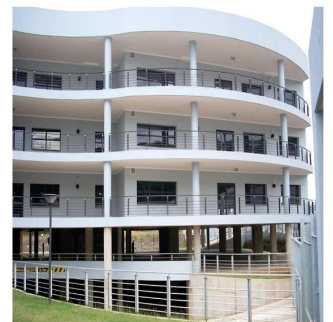

PRIME SECTIONAL TITLE OFFICE BUILDING This prime sectional title office building which consists of 3 352sqm A-grade offices over 3 floors, with 115 parking bays, is for sale in Riverhorse. There is elevator and stair access to the office floors, all of which have spacious balconies for staff pause areas. The building has 24 hours security. Situated in the commercial node of Riverhorse Valley, the building is adjacent to the N2 freeway and has easy access to public transport. This building also boasts river frontage. Contact me now to view!