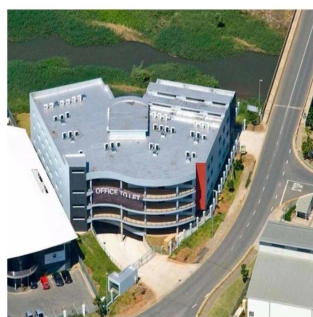

Pentkhaus

Prime Office Building For Sale In Riverhorse Valley

??'?????? ???? ?????, ?????, ?????, , , 4037,

TSINA PRODAZHU

\$ 3119900.00

4480 qm kimnaty spal?ni vanni kimnaty

poverhy qm zemel?na ploshcha avtomobil?ni mistsya

Ibarra Valdez
Ibarra Valdez Real Estate
Ciudad de México, Mexico - Mistsevy Chas

+52 55-88527336

PRIME SECTIONAL TITLE OFFICE BUILDING This prime sectional title office building which consists of 3 352sqm A-grade offices over 3 floors, with 115 parking bays, is for sale in Riverhorse. There is elevator and stair access to the office floors, all of which have spacious balconies for staff pause areas. The building has 24 hours security. Situated in the commercial node of Riverhorse Valley, the building is adjacent to the N2 freeway and has easy access to public transport. This building also boasts river frontage. Contact me now to view!