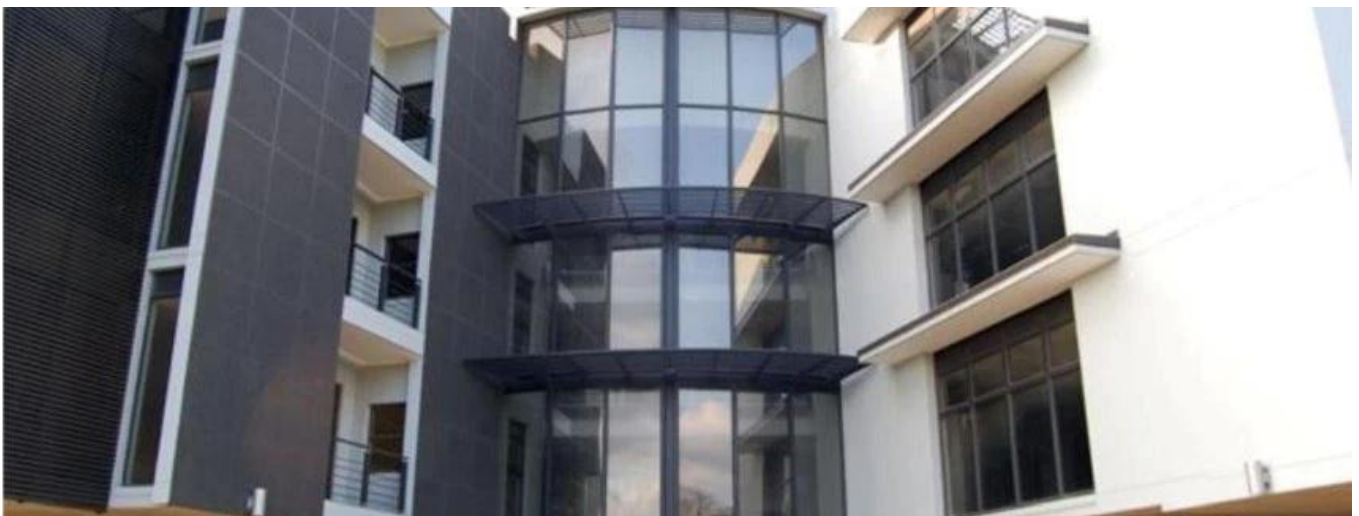

Pentkhaus

Prime Office Building For Sale In Riverhorse Valley

??'?????? ???? ?????, ?????, ?????, , , 4037,

TSINA PRODAZHU

\$ 3119900.00

4480 qm kimnaty spal?ni vanni kimnaty

poverhy qm zemel?na ploshcha avtomobil?ni mistsya

Ibarra Valdez
Ibarra Valdez Real Estate
Ciudad de México, Mexico - Mistsevy Chas

+52 55-88527336

PRIME SECTIONAL TITLE OFFICE BUILDING This prime sectional title office building which consists of 3 352sqm A-grade offices over 3 floors, with 115 parking bays, is for sale in Riverhorse. There is elevator and stair access to the office floors, all of which have spacious balconies for staff pause areas. The building has 24 hours security. Situated in the commercial node of Riverhorse Valley, the building is adjacent to the N2 freeway and has easy access to public transport. This building also boasts river frontage. Contact me now to view!