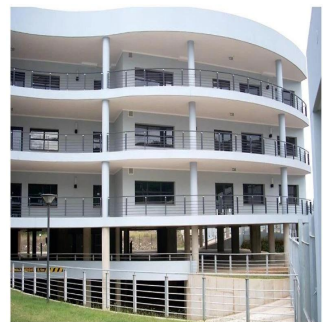

Pentkhaus

Prime Office Building For Sale In Riverhorse Valley

??'?????? ???? ?????, ?????, ?????, , , 4037,

TSINA PRODAZHU

\$ 3119900.00

4480 qm kimnaty spal?ni vanni kimnaty

poverhy qm zemel?na ploshcha avtomobil?ni mistsya

Ibarra Valdez
Ibarra Valdez Real Estate
Ciudad de México, Mexico - Mistsevy Chas

+52 55-88527336

PRIME SECTIONAL TITLE OFFICE BUILDING This prime sectional title office building which consists of 3 352sqm A-grade offices over 3 floors, with 115 parking bays, is for sale in Riverhorse. There is elevator and stair access to the office floors, all of which have spacious balconies for staff pause areas. The building has 24 hours security. Situated in the commercial node of Riverhorse Valley, the building is adjacent to the N2 freeway and has easy access to public transport. This building also boasts river frontage. Contact me now to view!