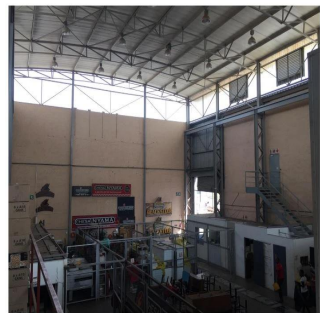

Frank Morrice Arias
 Servmor Realty
 Panamá, Panama - Mistsevy Chas

+507 6670-1137

IMMENSE WAREHOUSE FOR SALE IN HIGHVELD The facility is very neat and secure. The warehouse is ideally located with easy access onto the N1 / N14 and R21 highways. The property is situated close to Eco Boulevard shopping centre and other amenities. Consisting of a warehouse with 600 amps 3 phase power supply, 4 roller shutter doors, a neat office component, kitchen and ablutions. The property features a backup generator and a crane can be installed. It has a large yard area with good interlink access.

Dostupnyy Z: 08.05.2019

Poverkh: 4 Poverkhy: 4 Rik Pobudovy: 2017 Avtomobil?Ni Mistsya: 4 Rik Pobudovy: 2017 Typ: Ofis

Irene (Centurion) at a glance Irene is a small, leafy town situated just South of Pretoria. It has much aesthetic appeal, filled with green meadows and tree-lined streets. Irene falls within the suburb of Centurion and is under the jurisdiction of the City of Tshwane Metropolitan Municipality.