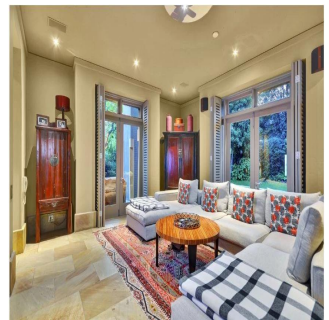

Pentkhaus

Stunning And Luxurious 4 Bedroom House For Sale In Hyde Park

????????-???????????? ??????????, ??????? ??????? ??????????,
?????????, , , 2196,

TSINA PRODAZHU

USD 1699900.00

- qm
- 9 kimnaty
- 4 spal?ni
- 5 vanni kimnaty
- 5 poverhy
- 5 qm zemel?na ploshcha
- 5 avtomobil?ni mistsya

Teresa Castillo
Morelli And Family Realty
Panama City, Panama - Mistsevyy Chas

+507 6219-8406

A Stunning, Luxurious, Contemporary Home! His award-winning Johann Slee home has an excellent design and numerous attractive features - high volumes, skylights, tall windows and doors, shutters, retracting sliding doors, balconies, curved walls, set in a superb, secure position in boomed 4th Rd. Grand volume reception rooms with fireplace flow on to an entertainment patio with similar height ceiling, wood deck flooring and draw-down blinds, plus enclosed areas for a braai and for refrigerator and storage. The family room opens on the treed garden, with solar-heated pool and automated cover. Large man-cave/entertainment lounge has full home theatre system, bar fittings, space for full-size snooker table, glass-enclosed air conditioned wine units and seated tasting area. Gym room opens on to pool and garden, and has its own cloakroom, plus steam shower. The guest suite has lounge and bedroom, fireplace, bathroom en suite, and opens on to an attractive garden courtyard. Upstairs - the master bedroom has a fireplace and two balconies overlooking the garden, with spacious fitted dressing room and full bathroom en-suite with heated towel rails, plus outside shower. There are two fitted study areas and two further bedrooms with en-suite bathrooms. Two staff rooms each have a kitchenette and bathroom en-suite, plus there is a 65 KVA generator, borehole and water tanks.