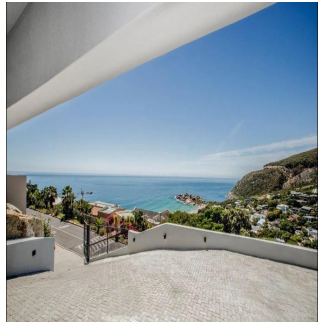

Cape Town, South Africa - Mistsevy Chas

+27 083 252 1023

Contemporary New Modern Large Family Styled Villa - Superbly Situated A truly rare find. Contemporary Styled; Stunning Flow with spacious living rooms ; reception rooms; lookout decks; wet room; Staff and Guest Flatlets and so much more. Find yourself or be with family and friends on four levels offering a plethora of spaces to define to your preference. Views abound from every level from panoramic sea, beach and mountain vistas to breathtaking Sunsets. A personal lift offers longevity of enjoyment of living here to all ages and abilities with ease of access to all levels as does the ample parking spaces. Contact me for more details on the property and a list of all the included modern features and your requirements.