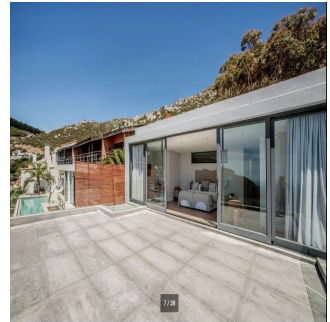

Pentkhaus

New Modern 6 Bedroom Family House For Sale In Llandudno

, , 7806,

- 862 qm
- 12 kimnaty
- 6 spal?ni
- 6 vanni kimnaty
- 6 poverhy
- 6 qm zemel?na ploshcha
- 6 avtomobil?ni mistysya

Lola Kramer

Lola Kramer Properties

Cape Town, South Africa - Mistsevy Chas

+27 083 252 1023

Contemporary New Modern Large Family Styled Villa - Superbly Situated A truly rare find. Contemporary Styled; Stunning Flow with spacious living rooms ; reception rooms; lookout decks; wet room; Staff and Guest Flatlets and so much more. Find yourself or be with family and friends on four levels offering a plethora of spaces to define to your preference. Views abound from every level from panoramic sea, beach and mountain vistas to breathtaking Sunsets. A personal lift offers longevity of enjoyment of living here to all ages and abilities with ease of access to all levels as does the ample parking spaces. Contact me for more details on the property and a list of all the included modern features and your requirements.