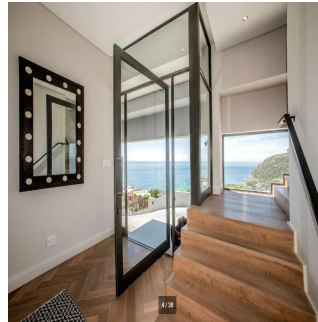

Lola Kramer
Lola Kramer Properties
Cape Town, South Africa - Mistsevy Chas

 **+27 083 252 1023**

Contemporary New Modern Large Family Styled Villa - Superbly Situated A truly rare find. Contemporary Styled; Stunning Flow with spacious living rooms ; reception rooms; lookout decks; wet room; Staff and Guest Flatlets and so much more. Find yourself or be with family and friends on four levels offering a plethora of spaces to define to your preference. Views abound from every level from panoramic sea, beach and mountain vistas to breathtaking Sunsets. A personal lift offers longevity of enjoyment of living here to all ages and abilities with ease of access to all levels as does the ample parking spaces. Contact me for more details on the property and a list of all the included modern features and your requirements.