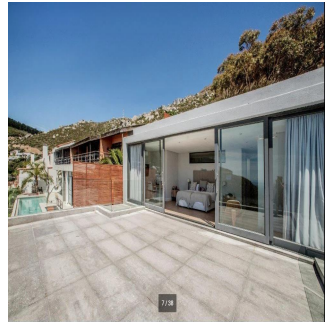

Pentkhaus

New Modern 6 Bedroom Family House For Sale In Llandudno

, , 7806,

- 🏠 862 qm
- 🏡 12 kimnaty
- 🛏️ 6 spal?ni
- 🚰 6 vanni kimnaty
- 🏠 6 poverhy
- 📐 6 qm zemel?na ploshcha
- 🚗 6 avtomobil?ni mistsya

Lola Kramer
Lola Kramer Properties
Cape Town, South Africa - Mistsevy Chas

 **+27 083 252 1023**

Contemporary New Modern Large Family Styled Villa - Superbly Situated A truly rare find. Contemporary Styled; Stunning Flow with spacious living rooms ; reception rooms; lookout decks; wet room; Staff and Guest Flatlets and so much more. Find yourself or be with family and friends on four levels offering a plethora of spaces to define to your preference. Views abound from every level from panoramic sea, beach and mountain vistas to breathtaking Sunsets. A personal lift offers longevity of enjoyment of living here to all ages and abilities with ease of access to all levels as does the ample parking spaces. Contact me for more details on the property and a list of all the included modern features and your requirements.