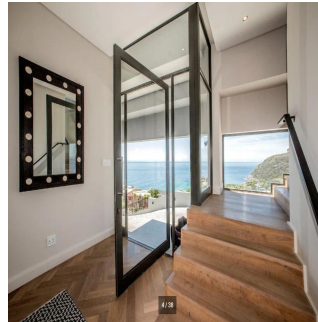

Cape Town, South Africa - Mistsevy Chas

+27 083 252 1023

Contemporary New Modern Large Family Styled Villa - Superbly Situated A truly rare find. Contemporary Styled; Stunning Flow with spacious living rooms ; reception rooms; lookout decks; wet room; Staff and Guest Flatlets and so much more. Find yourself or be with family and friends on four levels offering a plethora of spaces to define to your preference. Views abound from every level from panoramic sea, beach and mountain vistas to breathtaking Sunsets. A personal lift offers longevity of enjoyment of living here to all ages and abilities with ease of access to all levels as does the ample parking spaces. Contact me for more details on the property and a list of all the included modern features and your requirements.