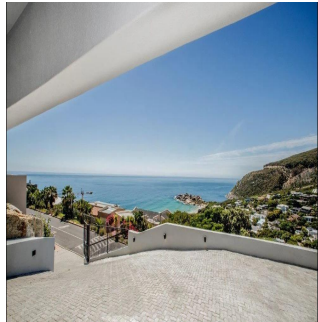

Lola Kramer
Lola Kramer Properties
Cape Town, South Africa - Mistsevy Chas

 **+27 083 252 1023**

Contemporary New Modern Large Family Styled Villa - Superbly Situated A truly rare find. Contemporary Styled; Stunning Flow with spacious living rooms ; reception rooms; lookout decks; wet room; Staff and Guest Flatlets and so much more. Find yourself or be with family and friends on four levels offering a plethora of spaces to define to your preference. Views abound from every level from panoramic sea, beach and mountain vistas to breathtaking Sunsets. A personal lift offers longevity of enjoyment of living here to all ages and abilities with ease of access to all levels as does the ample parking spaces. Contact me for more details on the property and a list of all the included modern features and your requirements.