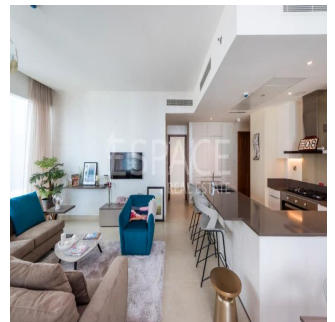

Espace Real Estate presents The Residence at Marina Gate. The Marina newest development offering the very best in convenient luxury living. Every apartment is designed from the inside out, to maximize internal living space while offering extra high floor to ceiling glass windows and breathtaking views.