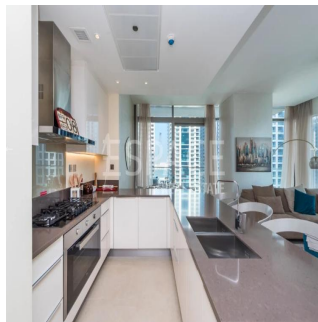

Pentkhaus

Luxurious New 2 Bedroom Apartment The Residence At Marina Gate

''

TSINA PRODAZHU

USD 2450000.00

🏠 1386 qft

🏠 kimnaty

🛏️ 2 spal'ni

Espace Real Estate presents The Residence at Marina Gate. The Marina newest development offering the very best in convenient luxury living. Every apartment is designed from the inside out, to maximize internal living space while offering extra high floor to ceiling glass windows and breathtaking views.