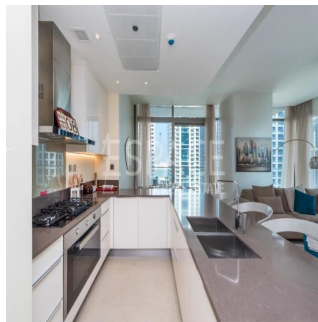

Pentkhaus

Luxurious New 2 Bedroom Apartment The Residence At Marina Gate

''

TSINA PRODAZHU

\$ 2450000.00

1386 qft

kimnaty

2 spal'ni

Espace Real Estate presents The Residence at Marina Gate. The Marina newest development offering the very best in convenient luxury living. Every apartment is designed from the inside out, to maximize internal living space while offering extra high floor to ceiling glass windows and breathtaking views.