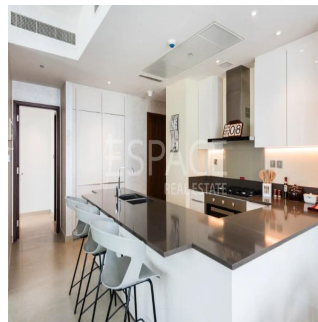

Pentkhaus

Luxurious New 2 Bedroom Apartment The Residence At Marina Gate

''

TSINA PRODAZHU

USD 2450000.00

🏠 1386 qft

🏠 kimnaty

🛏️ 2 spal'ni

Espace Real Estate presents The Residence at Marina Gate. The Marina newest development offering the very best in convenient luxury living. Every apartment is designed from the inside out, to maximize internal living space while offering extra high floor to ceiling glass windows and breathtaking views.