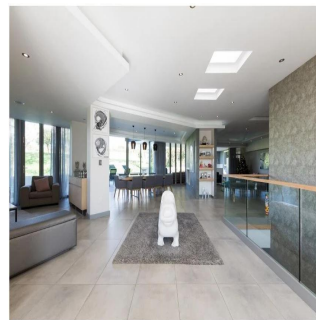

CONTEMPORARY SANDHURST LIVING WITH TRANQUIL PANORAMIC VIEWS ONTO GOLF COURSE IN WOODMEAD! This ultra secure, fully automated, modern, three storey home (with lift) on the exclusive Sandton Country Club Estate it is all that you can dream of ! This architectural masterpiece offers on the first floor; an expansive entrance hall onto open plan glamorous three reception rooms. An entertainment patio with bar area onto heated pool and boma fire pit. The sleek kitchen boasts with Smeg appliances and large separate scullery. In separate wing there are 2 well-sized en suite bedrooms and guest toilet. Top floor is just for ultra-luxurious master suite with his and hers bathroom, walk-in dressing area and private study. There is a Jacuzzi deck with adjacent shower and tranquil views. Downstairs there is a fully equipped theatre room with surround sound system and game room. Additionally 2 bedrooms en suite with private lounge onto the garden. Special features: High bulkhead or floating ceiling, modern lighting, home automation, state-of-the-art security system, generator, 3 automated garages and ample of visitors parking. The property is located 10 minutes away from Sandton CBD, Morningside Shopping Center, Morningside Hospital. There is an easy access to highway. Communal Club House with tennis court on the Estate and children's play area. Viewing by appointment only or for private viewing please call: Bozena +2782 776 6778