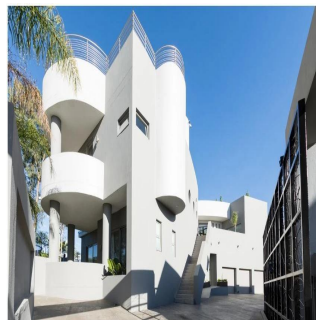

Pentkhaus

Contemporary 5 Bedroom Gated Estate For Sale In Woodmead

, , ,

TSINA PRODAZHU

USD 1044200.00

 1100 qm

 10 kimnaty

 5 spal?ni

CONTEMPORARY SANDHURST LIVING WITH TRANQUIL PANORAMIC VIEWS ONTO GOLF COURSE IN WOODMEAD! This ultra secure, fully automated, modern, three storey home (with lift) on the exclusive Sandton Country Club Estate it is all that you can dream of ! This architectural masterpiece offers on the first floor; an expansive entrance hall onto open plan glamorous three reception rooms. An entertainment patio with bar area onto heated pool and boma fire pit. The sleek kitchen boasts with Smeg appliances and large separate scullery. In separate wing there are 2 well-sized en suite bedrooms and guest toilet. Top floor is just for ultra-luxurious master suite with his and hers bathroom, walk-in dressing area and private study. There is a Jacuzzi deck with adjacent shower and tranquil views. Downstairs there is a fully equipped theatre room with surround sound system and game room. Additionally 2 bedrooms en suite with private lounge onto the garden. Special features: High bulkhead or floating ceiling, modern lighting, home automation, state-of-the-art security system, generator, 3 automated garages and ample of visitors parking. The property is located 10 minutes away from Sandton CBD, Morningside Shopping Center, Morningside Hospital. There is an easy access to highway. Communal Club House with tennis court on the Estate and children's play area. Viewing by appointment only or for private viewing please call: Bozena +2782 776 6778