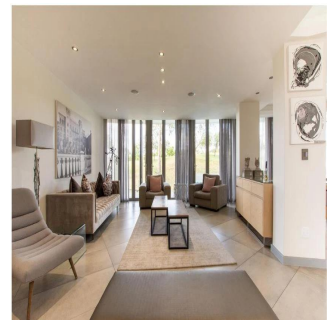

CONTEMPORARY SANDHURST LIVING WITH TRANQUIL PANORAMIC VIEWS ONTO GOLF COURSE IN WOODMEAD! This ultra secure, fully automated, modern, three storey home (with lift) on the exclusive Sandton Country Club Estate it is all that you can dream of ! This architectural masterpiece offers on the first floor; an expansive entrance hall onto open plan glamorous three reception rooms. An entertainment patio with bar area onto heated pool and boma fire pit. The sleek kitchen boasts with Smeg appliances and large separate scullery. In separate wing there are 2 well-sized en suite bedrooms and guest toilet. Top floor is just for ultra-luxurious master suite with his and hers bathroom, walk-in dressing area and private study. There is a Jacuzzi deck with adjacent shower and tranquil views. Downstairs there is a fully equipped theatre room with surround sound system and game room. Additionally 2 bedrooms en suite with private lounge onto the garden. Special features: High bulkhead or floating ceiling, modern lighting, home automation, state-of-the-art security system, generator, 3 automated garages and ample of visitors parking. The property is located 10 minutes away from Sandton CBD, Morningside Shopping Center, Morningside Hospital. There is an easy access to highway. Communal Club House with tennis court on the Estate and children's play area. Viewing by appointment only or for private viewing please call: Bozena +2782 776 6778