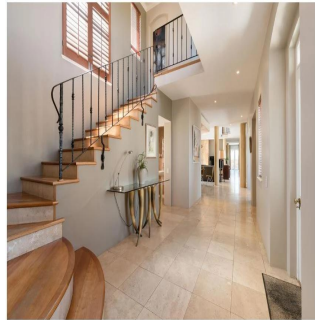

Antonie Goosen
Meridian Realty
Stellenbosch, South Africa - Mistsevyv Chas

[+27 0825545838](tel:+270825545838)

BLISSFUL SETTING AND PRIME POSITION SITUATED WITHIN THE ERINVALLE GOLF ESTATE! If prime position and premium address within the Helderberg basin is what your looking for here it is. This 5 Bedroom residence situated within the acclaimed Erinvale Golf Estate ticks all the boxes and provides an abundance of luxuries for family living. Situated at the foot of the Helderberg mountain range and nature reserve, this sought after residence positioned at the pinnacle of Erinvale Golf Estate gives you five bedrooms all en-suite with multiple whilst covering a total of 550 square meters living space set over two levels. This property boasts expansive open plan living areas with all five bedrooms being en-suite of which four are upstairs and one downstairs which is ideal for a guest suite. The main en-suite has a walk in wardrobe with air conditioning and private balcony looking onto the beautiful nature reserve. Formalities to this home comprise of the follows, fully equipped chefs kitchen with gas burner and serving area, large living room with gas fireplace, covered entertainment patio with built in braai, private study, formal lounge with gas fireplace, enclosed wine cellar, stunning salt chlorinated pool, triple automated garage. If your looking for a premium lifestyle and residence to call home and have one of South Africa's top golf courses on your doorstep then this is where you'll want to be! For further information or viewing arrangements please feel to contact us.