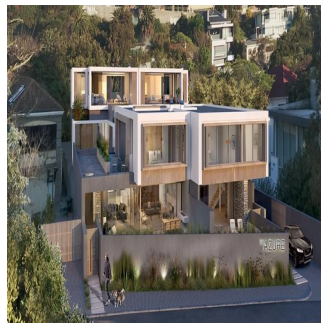

qm zemel?na ploshcha

avtomobil?ni mistsya

David Sedgwick

Horizon Capital Residential

Cape Town, South Africa - Mistsevy Chas

+27 072 385 4386

The four residences are works of contemporary architecture, integrated into their surroundings through the use of natural materials and simple primal forms. As homes in one of the country's prime seaside locations, they are designed to combine simplicity and sophistication, relaxation and urbanity. With a strong flow between the inside and outside, the homes are connected to magnificent views on all sides. At the heart of each building is a green space – either a water-wise garden or courtyard – that continues nature's presence into the interior of each residence.

Dostupnyy Z: 02.05.2019

Poverkh: 4 Poverkhy: 4 Rik Pobudovy: 2017 Avtomobil?Ni Mistsya: 4

Rik Pobudovy: 2017

Typ: Ofis

Nestled between Lion's Head, The Twelve Apostles and Camps Bay Beach, The Azure offers a sophisticated and relaxed lifestyle with contemporary yet timeless design. Four landmark residences in the heart of Camps Bay Village, just 150m from the beach.