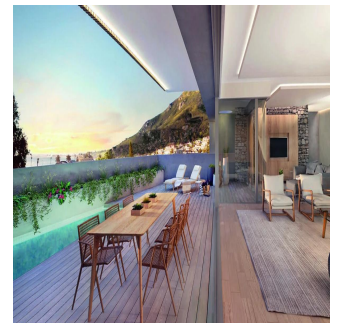

qm zemel?na ploshcha

avtomobil?ni mistsya

David Sedgwick

Horizon Capital Residential

Cape Town, South Africa - Mistsevy Chas

+27 072 385 4386

The four residences are works of contemporary architecture, integrated into their surroundings through the use of natural materials and simple primal forms. As homes in one of the country's prime seaside locations, they are designed to combine simplicity and sophistication, relaxation and urbanity. With a strong flow between the inside and outside, the homes are connected to magnificent views on all sides. At the heart of each building is a green space – either a water-wise garden or courtyard – that continues nature's presence into the interior of each residence.

Dostupnyy Z: 02.05.2019

Poverkh: 4 Poverkhy: 4 Rik Pobudovy: 2017 Avtomobil?Ni Mistsya: 4

Rik Pobudovy: 2017

Typ: Ofis

Nestled between Lion's Head, The Twelve Apostles and Camps Bay Beach, The Azure offers a sophisticated and relaxed lifestyle with contemporary yet timeless design. Four landmark residences in the heart of Camps Bay Village, just 150m from the beach.