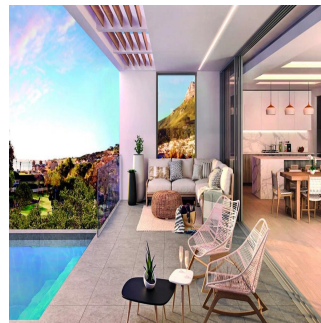

qm zemel?na ploshcha

avtomobil?ni mistsya

David Sedgwick

Horizon Capital Residential

Cape Town, South Africa - Mistsevy Chas

+27 072 385 4386

The four residences are works of contemporary architecture, integrated into their surroundings through the use of natural materials and simple primal forms. As homes in one of the country's prime seaside locations, they are designed to combine simplicity and sophistication, relaxation and urbanity. With a strong flow between the inside and outside, the homes are connected to magnificent views on all sides. At the heart of each building is a green space – either a water-wise garden or courtyard – that continues nature's presence into the interior of each residence.

Dostupnyy Z: 02.05.2019

Poverkh: 4 Poverkhy: 4 Rik Pobudovy: 2017 Avtomobil?Ni Mistsya: 4

Rik Pobudovy: 2017

Typ: Ofis

Nestled between Lion's Head, The Twelve Apostles and Camps Bay Beach, The Azure offers a sophisticated and relaxed lifestyle with contemporary yet timeless design. Four landmark residences in the heart of Camps Bay Village, just 150m from the beach.