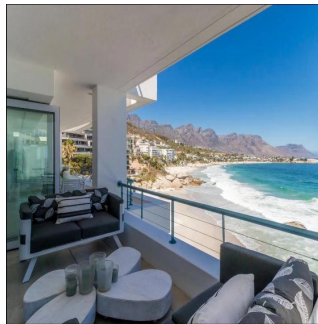

**Padeco Realty**  
Padeco Realty  
Panamá, Panama - Mistsevyy Chas

+507 67814141

A RARE GEM HAS BECOME AVAILABLE IN SOUGHT-AFTER "THE BEACHES" Accommodation includes entrance hall, lounge, dining room and open-plan kitchen. Living areas flow onto a large terrace with spectacular sea, beach & Twelve Apostles views. 3 Bedrooms all en-suite (main bedroom with its own lounge). 2 Parking bays and private access to beach.