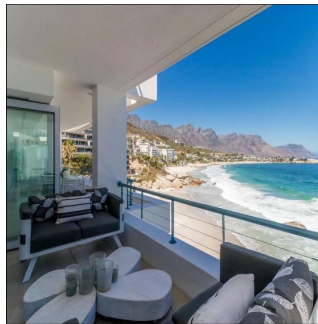

Pentkhaus

A Rare 3 Bedroom Apartment For Sale In Clifton

, , 8005,

TSINA PRODAZHU

USD 3786700.00

310 qm 6 kimnaty 3 spal?ni 3 vanni kimnaty

3 poverhy 3 qm zemel?na ploshcha 3 avtomobil?ni mistysya

Padeco Realty
Padeco Realty
Panamá, Panama - Mistsevyy Chas

+507 67814141

A RARE GEM HAS BECOME AVAILABLE IN SOUGHT-AFTER "THE BEACHES" Accommodation includes entrance hall, lounge, dining room and open-plan kitchen. Living areas flow onto a large terrace with spectacular sea, beach & Twelve Apostles views. 3 Bedrooms all en-suite (main bedroom with its own lounge). 2 Parking bays and private access to beach.