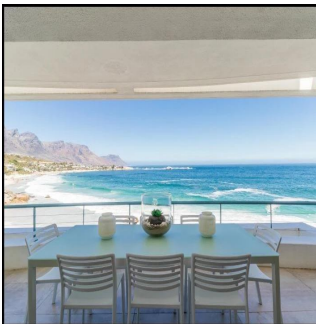

**Padeco Realty**  
Padeco Realty  
Panamá, Panama - Mistsevyy Chas

+507 67814141

A RARE GEM HAS BECOME AVAILABLE IN SOUGHT-AFTER "THE BEACHES" Accommodation includes entrance hall, lounge, dining room and open-plan kitchen. Living areas flow onto a large terrace with spectacular sea, beach & Twelve Apostles views. 3 Bedrooms all en-suite (main bedroom with its own lounge). 2 Parking bays and private access to beach.