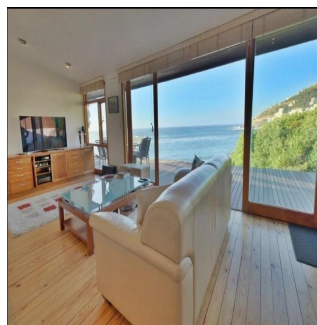

Padeco Realty

Panamá, Panama - Mistsevy Chas

+507 67814141

DRIVE INTO YOUR OWN NORTH FACING BUNGALOW ON THE RIDGE OVERLOOKING THE FAMOUS CLIFTON BEACHES Perfectly positioned overlooking the beautiful Clifton beaches and taking in the exceptional advantage of mountain views. Enjoy the tranquil sounds of crashing waves on the shore whilst lounging next to the rim-flow pool and private garden, perfect for entertaining. The bungalow offers an open-plan lounge, dining room and kitchen flowing onto a large deck. 4 Bedrooms, 3 bathrooms, 3 parking bays and a rented tandem garage.