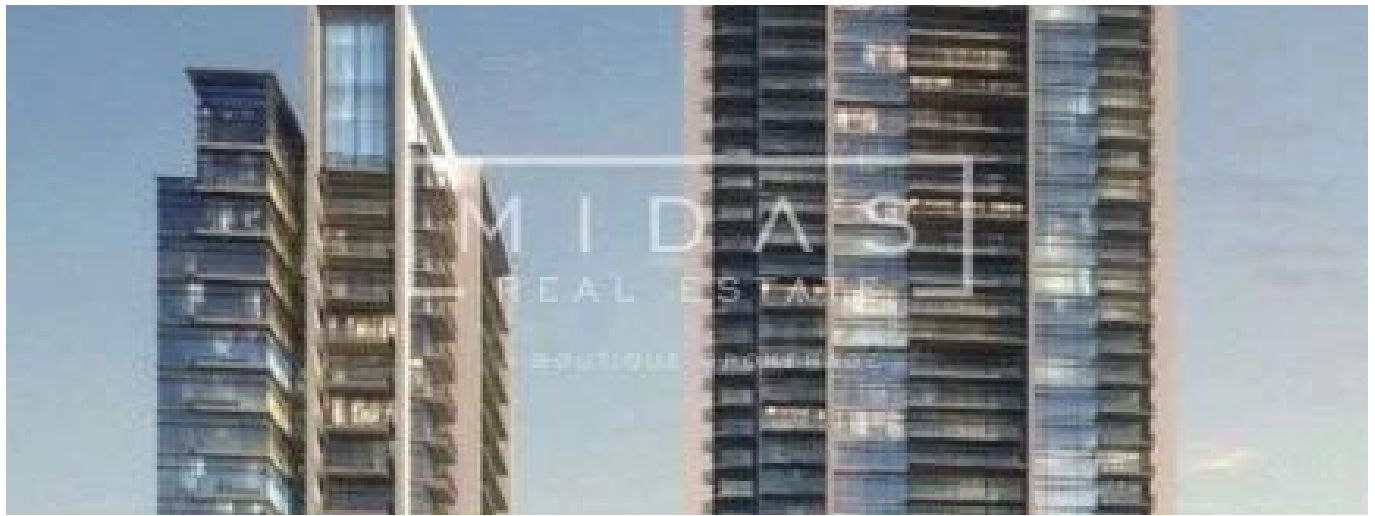

Pentkhaus

Luxurious Big Apartment In The Heart Of Dubai

''

TSINA PRODAZHU

USD 2520888.00

- 1860 qft
- kimnaty
- 1 spal?ni
- 1 vanni kimnaty
- 1 poverhy
- 1 qft zemel?na ploshcha
- 1 avtomobil?ni mistsya

Tara Goldberg
Panama Luxury Living
Panamá, Panama - Mistsevyy Chas

+507 6459-4848

Beautiful 1 Bedroom Apartment In Boulevard Crescent, Downtown Dubai. Twin tower development featuring 307 apartments. BLVD Crescent comprises two towers of 39 and 21 storeys. One to three bedroom apartments * Amenities include a landscaped podium offering an infinity pool and gym. Estimated Completion - Jan 2019 BLVD Crescent is a brand-new residential development within Downtown Dubai, billed as 'The Centre of Now'. The 500-acre community, today the world's most visited lifestyle and shopping destination, is an urban masterpiece.

Dostupnyy Z: 01.01.1970

Poverkh: 4 Poverkhy: 4 Rik Pobudovy: 2017 Avtomobil?Ni Mistsya: 4 Rik Pobudovy: 2017 Typ: Ofis

BLVD Crescent is located halfway down Sheikh Mohammed bin Rashid Boulevard, across from the The Opera District. Downtown Dubai hosts a wide range of festivities year-round including the Downtown Dubai New Year's Eve Gala, the Dubai Festival of Lights, Emirates Classic Car Festival and The Parade – Downtown Dubai, UAE National Day.