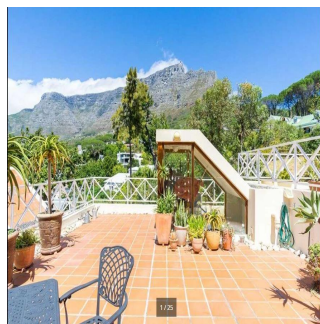

Charming Townhouse Living! This beautiful Townhouse is simply picturesque. Situated in the mountainous and leafy Higgovale area in a well secured complex. Spacious bedrooms and bathrooms with bedrooms leading off to the beautiful garden area perfect for relaxation. If family get togethers is what warms your heart ,the open plan living and kitchen area is perfect for all types of family occasions and quality time spent together. For spectacular views of Table Mountain ,visit the 3rd floor where a fully tiled deck awaits you with views not to be missed! A perfect sized Garage plus an extra parking bay and laundry area is a bonus. This is one to be added onto your MUST VIEW list.