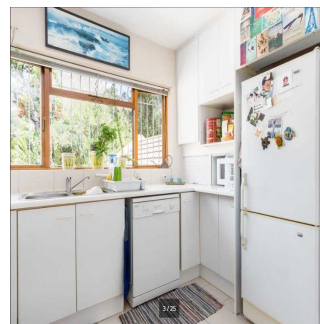

Charming Townhouse Living! This beautiful Townhouse is simply picturesque. Situated in the mountainous and leafy Higgovale area in a well secured complex. Spacious bedrooms and bathrooms with bedrooms leading off to the beautiful garden area perfect for relaxation. If family get togethers is what warms your heart ,the open plan living and kitchen area is perfect for all types of family occasions and quality time spent together. For spectacular views of Table Mountain ,visit the 3rd floor where a fully tiled deck awaits you with views not to be missed! A perfect sized Garage plus an extra parking bay and laundry area is a bonus. This is one to be added onto your MUST VIEW list.