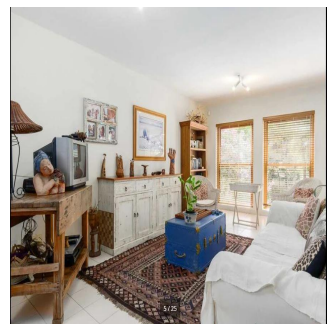

Charming Townhouse Living! This beautiful Townhouse is simply picturesque. Situated in the mountainous and leafy Higgovale area in a well secured complex. Spacious bedrooms and bathrooms with bedrooms leading off to the beautiful garden area perfect for relaxation. If family get togethers is what warms your heart ,the open plan living and kitchen area is perfect for all types of family occasions and quality time spent together. For spectacular views of Table Mountain ,visit the 3rd floor where a fully tiled deck awaits you with views not to be missed! A perfect sized Garage plus an extra parking bay and laundry area is a bonus. This is one to be added onto your MUST VIEW list.