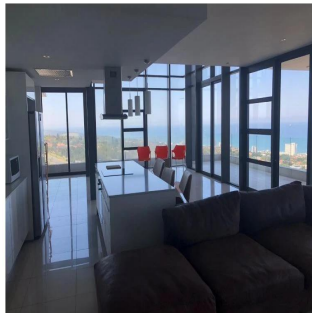

**Prnil Maharaj**  
 Prime Property South Africa  
 Umhlanga, South Africa - Mistsevy Chas

+27 0849999099

PRIME PROPERTY - HERRWOOD SKYE Situated in sough after Herrwood Skye. This double volume contemporary styled Penthouse overlooks the Umhlanga Ridge, Umhlanga Rocks area with stunning sea views of the East Coast from Umdloti to Durban beach front. Ideal for the travelling husband's peace of mind as it provides the perfect lock up and go home. As you walk in you immediately feel at home with its open plan living area. Large lounge, dining room and double lounge opens onto wrap around balcony with amazing sea view. White kitchen with Granite tops and separate scullery / laundry room. Double volume bedroom with main ensuite and Guest toilet. Upstairs is a pajama lounge and 3 huge bedrooms all ensuite. The whole unit has porcelain tiles with the bedrooms are carpeted. Down lighters give the ambiance of calm and serenity. 3 Under cover parking's. The complex offers a indoor gym and heated pool. 2 lifts, Reception area, 24 hour guarded security, CCTV, access control and gated. Close to all major amenity's including highways, schools, Umhlanga Beach, Gateway Theater of Shopping and religious centers. Call me now to view