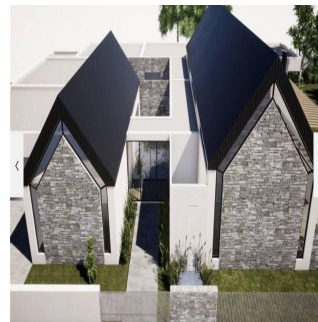

Pentkhaus

Single Storey 4 Bedroom Family Dream House For Sale In Houghton Estate

, , 2198,

TSINA PRODAZHU

$ 608739.00

🏠 450 qm

🏠 8 kimnaty

🛏️ 4 spal?ni

🚿 4 vanni kimnaty

🏠 4 poverhy

📐 4 qm zemel?na ploshcha

🚗 4 avtomobil?ni mistsy

Ephraim Zaslansky

Firzt Realty

Johannesburg, South Africa - Mistsevy Chas

27 11 731 0300