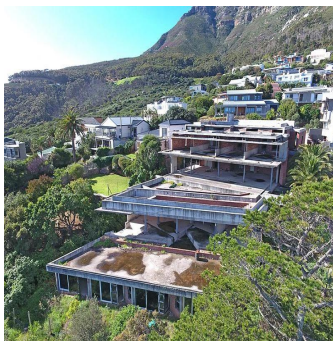

6 vanni kimnaty

6 poverhy

6 qm zemel?na
ploshcha6 avtomobil?ni
mistsya**Margie Mackenzie**

Cape Waterfront Estates

Cape Town, South Africa - Mistsevy Chas

27 0832522755

An Exceptional View Site Close to the Beach Here is an amazing opportunity to acquire a unique sea view site of 1600sqm within close walking distance of Llandudno beach and in close proximity to Llandudno school and the sports club. There are no other plots of land of this size in Liermans Road or indeed in the near vicinity and the sea and mountain views are truly exceptional. This is surely an opportunity not to be missed. There is presently an incomplete brick structure of 4 levels covering the site which can be configured to suit your needs. If you are looking for land to build a very grand spacious property in a gorgeous location, this property is definately for you. € 1,770,186 plus Vat. Large 1600 sqm site Amazing sea, beach and mountain views 10 minutes walk to Llandudno beach 2 minutes walk to the squash and tennis club 2 minutes walk to Llandudno Primary 4 levels of unfinished construction