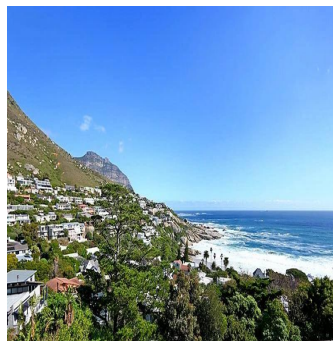

6 vanni kimnaty

6 poverhy

6 qm zemel?na
ploshcha6 avtomobil?ni
mistsya**Margie Mackenzie**

Cape Waterfront Estates

Cape Town, South Africa - Mistsevy Chas

27 0832522755

An Exceptional View Site Close to the Beach Here is an amazing opportunity to acquire a unique sea view site of 1600sqm within close walking distance of Llandudno beach and in close proximity to Llandudno school and the sports club. There are no other plots of land of this size in Liermans Road or indeed in the near vicinity and the sea and mountain views are truly exceptional. This is surely an opportunity not to be missed. There is presently an incomplete brick structure of 4 levels covering the site which can be configured to suit your needs. If you are looking for land to build a very grand spacious property in a gorgeous location, this property is definately for you. € 1,770,186 plus Vat. Large 1600 sqm site Amazing sea, beach and mountain views 10 minutes walk to Llandudno beach 2 minutes walk to the squash and tennis club 2 minutes walk to Llandudno Primary 4 levels of unfinished construction